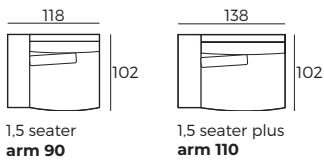

Upholstered furniture is handmade using soft materials, therefore measurements can vary in all modules by up to **+/-2 cm**.
 Modules and combinations shown in 2D drawings are left-sided. Modules and combinations can be mirrored from left to right.

Modules

Scale 1:100

CLOVER

Modules with armrest

Scale 1:100

Combinations

Accessories