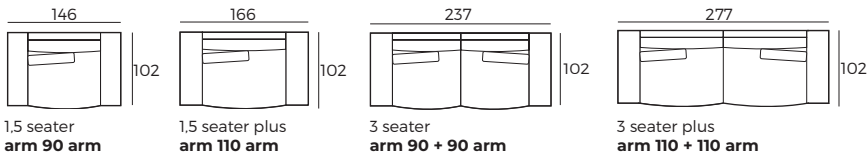

Upholstered furniture is handmade using soft materials, therefore measurements can vary in all modules by up to **+/-2 cm**.
 Modules and combinations shown in 2D drawings are left-sided. Modules and combinations can be mirrored from left to right.

Modules

Scale 1:100

CLOVER

Modules with armrest

Scale 1:100

Combinations

Accessories