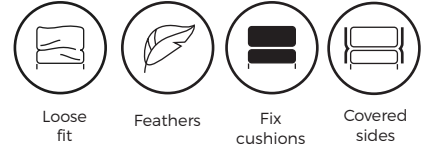

CLOVER

VILMERS

CLOVER

Comfort

Deco cushion

1. Upholstery

2. Legs

IMPORTANT:

Upholstered furniture is handmade using soft materials, therefore measurements can vary in all modules by up to **+/-2 cm**.
 Modules and combinations shown in 2D drawings are left-sided. Modules and combinations can be mirrored from left to right.