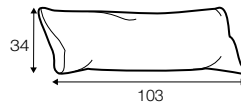

3 seater left / or right

3 seater without armrests

bench right / or left

divan right / or left

corner 90°

extra dimensions

depth of seat

accessories

cushion
40x40

cushion
50x30

cushion
60x34
divan (2 cushions)
corner 90° (2 cushions)

cushion
78x34
2 seater (2 cushions)

cushion
88x34
armchair (1 cushion)
2,5 seater (2 cushions)
divan (1 cushion)
bench (1 cushion)