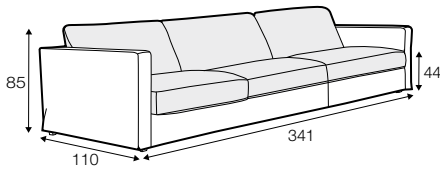

LUX lux

FC fixed

LC loose

modular system

footstool 97x82

footstool 107x92

footstool 122x92

2 seater

2,5 seater

3 seater / or 3 seater divided

set 1

3 seater left + armchair wide right

set 2 right / or left

2 seater left / or right + divan right / or left

set 3 right / or left

3 seater left / or right + divan right / or left