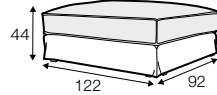

LUX lux

FC fixed

LC loose

modular system

footstool 97x82

footstool 107x92

footstool 122x92

2 seater

2,5 seater

3 seater / or 3 seater divided

set 1

3 seater left + armchair wide right

set 2 right / or left

2 seater left / or right + divan right / or left

set 3 right / or left

3 seater left / or right + divan right / or left

set 4 right / or left

2 seater left / or right + armchair without armrests + divan right / or left

set 5 right / or left

3 seater left / or right + armchair wide without armrests + divan right / or left

set 6
divan left + 3 seater without armrests + divan right