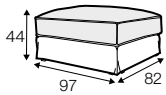

LUX lux

FC fixed

LC loose

modular system

footstool 97x82

footstool 107x92

footstool 122x92

2 seater

2,5 seater

3 seater / or 3 seater divided

set 1

3 seater left + armchair wide right

set 2 right / or left

2 seater left / or right + divan right / or left

set 3 right / or left

3 seater left / or right + divan right / or left

set 4 right / or left

2 seater left / or right + armchair without armrests + divan right / or left

set 5 right / or left

3 seater left / or right + armchair wide without armrests + divan right / or left

set 6
divan left + 3 seater without armrests + divan right