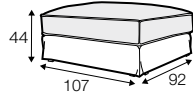

LUX lux

FC fixed

LC loose

modular system

footstool 97x82

footstool 107x92

footstool 122x92

2 seater

2,5 seater

3 seater / or 3 seater divided

set 1

3 seater left + armchair wide right

set 2 right / or left

2 seater left / or right + divan right / or left

set 3 right / or left

3 seater left / or right + divan right / or left

set 4 right / or left

2 seater left / or right + armchair without armrests + divan right / or left

set 5 right / or left

3 seater left / or right + armchair wide without armrests + divan right / or left

set 6
divan left + 3 seater without armrests + divan right