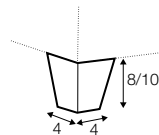

extra dimensions

accessories

legs

no. 12
wood