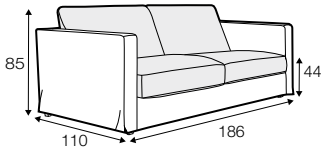

LUX lux

FC fixed

LC loose

modular system

footstool 97x82

footstool 107x92

footstool 122x92

2 seater

2,5 seater

3 seater / or 3 seater divided

set 1

3 seater left + armchair wide right

set 2 right / or left

2 seater left / or right + divan right / or left

set 3 right / or left

3 seater left / or right + divan right / or left