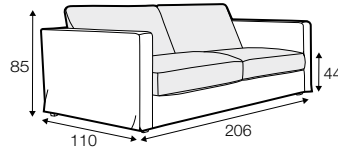

LUX lux

FC fixed

LC loose

modular system

footstool 97x82

footstool 107x92

footstool 122x92

2 seater

2,5 seater

3 seater / or 3 seater divided

set 1

3 seater left + armchair wide right

set 2 right / or left

2 seater left / or right + divan right / or left

set 3 right / or left

3 seater left / or right + divan right / or left