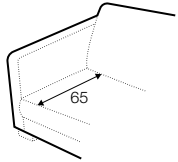

set 7 right / or left
3 seater left / right + corner 90° + armchair wide right / or left

set 8
3 seater left + corner 90° + 3 seater right

set 9 right / or left
3 seater left / or right + corner 90° + bench right / or left

modular system

elements of the modular system

armchair left / or right

armchair without armrests

armchair wide left / or right

armchair wide without armrests

2 seater left / or right

2 seater without armrests

3 seater left / or right

3 seater without armrests

bench right / or left

divan right / or left

corner 90°

extra dimensions

depth of seat

accessories

cushion
40x40

cushion
50x30

cushion
60x34
divan (2 cushions)
corner 90° (2 cushions)

cushion
78x34
2 seater (2 cushions)

cushion
88x34
armchair (1 cushion)
2,5 seater (2 cushions)
divan (1 cushion)
bench (1 cushion)