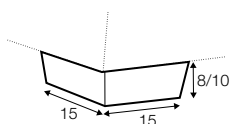

legs

no. 07
wood