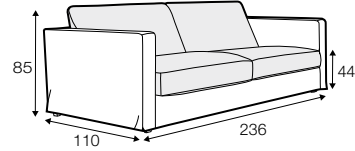

LUX lux

FC fixed

LC loose

modular system

footstool 97x82

footstool 107x92

footstool 122x92

2 seater

2,5 seater

3 seater / or 3 seater divided

set 1

3 seater left + armchair wide right

set 2 right / or left

2 seater left / or right + divan right / or left

set 3 right / or left

3 seater left / or right + divan right / or left

set 4 right / or left

2 seater left / or right + armchair without armrests + divan right / or left

set 5 right / or left

3 seater left / or right + armchair wide without armrests + divan right / or left

set 6
divan left + 3 seater without armrests + divan right