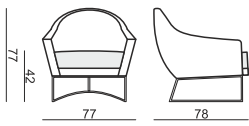

SHELL

SITS reserves the right to change construction of products and components used due to improving durability of product and customer satisfaction without any further notice. Explicit ± 2 cm tolerance of all elements sizes.

www.sits.eu
JANUARY 2016

ARMCHAIR