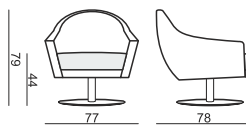

ARMCHAIR SWIVEL

UPHOLSTERY

FABRIC or LEATHER: FC - fix cover