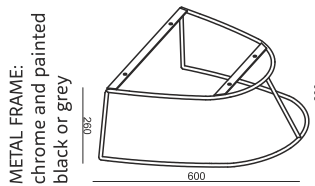

www.sits.eu
JANUARY 2016

ARMCHAIR

ARMCHAIR SWIVEL

UPHOLSTERY

FABRIC or LEATHER: FC - fix cover

FEET

COMFORT

1. polyurethane foam / moulded foam
2. metal frame
3. solid wood element
4. fabric or leather
5. metal frame or swivel