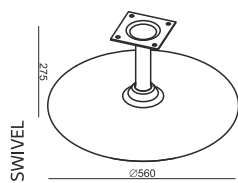

www.sits.eu
JANUARY 2016

ARMCHAIR

ARMCHAIR SWIVEL

UPHOLSTERY

FABRIC or LEATHER: FC - fix cover

FEET

COMFORT

1. polyurethane foam / moulded foam
2. metal frame
3. solid wood element
4. fabric or leather
5. metal frame or swivel