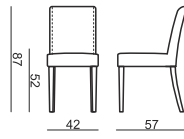

SITS
— *comfortable life*

home
& family

VIGGO

CHAIR

LEATHER CHAIR

UPHOLSTERY **FABRIC:** FC - fix cover or LC - loose cover and **LEATHER:** FC - fix cover

FEET **WOOD FRAME**

STANDARD COMFORT