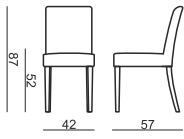

SITS
— *comfortable life*

home
& family

VIGGO

CHAIR

LEATHER CHAIR

UPHOLSTERY **FABRIC:** FC - fix cover or LC - loose cover and **LEATHER:** FC - fix cover

FEET **WOOD FRAME**

STANDARD COMFORT