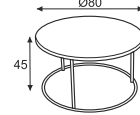

www.sits.eu
NOVEMBER 2015

The CLASSIC COFFEE is simple and elegant.

The classic frame in stainless or chromed steel is combined with a top in minimalistic style.

AVAILABLE DIMENSIONS

CLASSIC
COFFEE TABLE 59x59
H- 35

CLASSIC
COFFEE TABLE 59x59
H - 45

CLASSIC
COFFEE TABLE Ø80
H- 35

CLASSIC
COFFEE TABLE Ø80
H- 45

CLASSIC
CONSOLE TABLE 120x45
H - 70

CLASSIC
COFFEE TABLE 130x70
H - 35

CLASSIC
COFFEE TABLE 120x120
H - 35

AVAILABLE MATERIALS FOR TOP