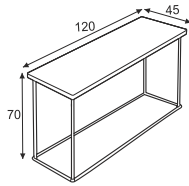

www.sits.eu
NOVEMBER 2015

The CLASSIC COFFEE is simple and elegant.

The classic frame in stainless or chromed steel is combined with a top in minimalistic style.

AVAILABLE DIMENSIONS

CLASSIC
COFFEE TABLE 59x59
H- 35

CLASSIC
COFFEE TABLE 59x59
H - 45

CLASSIC
COFFEE TABLE Ø80
H- 35

CLASSIC
COFFEE TABLE Ø80
H- 45

CLASSIC
CONSOLE TABLE 120x45
H - 70

CLASSIC
COFFEE TABLE 130x70
H - 35

CLASSIC
COFFEE TABLE 120x120
H - 35

AVAILABLE MATERIALS FOR TOP