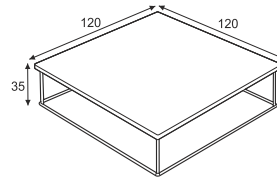

www.sits.eu
NOVEMBER 2015

The CLASSIC COFFEE is simple and elegant.

The classic frame in stainless or chromed steel is combined with a top in minimalistic style.

AVAILABLE DIMENSIONS

CLASSIC
COFFEE TABLE 59x59
H- 35

CLASSIC
COFFEE TABLE 59x59
H - 45

CLASSIC
COFFEE TABLE Ø80
H- 35

CLASSIC
COFFEE TABLE Ø80
H- 45

CLASSIC
CONSOLE TABLE 120x45
H - 70

CLASSIC
COFFEE TABLE 130x70
H - 35

CLASSIC
COFFEE TABLE 120x120
H - 35

AVAILABLE MATERIALS FOR TOP