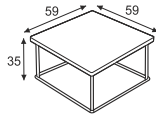

www.sits.eu
NOVEMBER 2015

The CLASSIC COFFEE is simple and elegant.

The classic frame in stainless or chromed steel is combined with a top in minimalistic style.

AVAILABLE DIMENSIONS

CLASSIC
COFFEE TABLE 59x59
H- 35