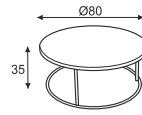

www.sits.eu
NOVEMBER 2015

The CLASSIC COFFEE is simple and elegant.

The classic frame in stainless or chromed steel is combined with a top in minimalistic style.

AVAILABLE DIMENSIONS

CLASSIC
COFFEE TABLE 59x59
H- 35

CLASSIC
COFFEE TABLE 59x59
H - 45

CLASSIC
COFFEE TABLE Ø80
H- 35

CLASSIC
COFFEE TABLE Ø80
H- 45

CLASSIC
CONSOLE TABLE 120x45
H - 70

CLASSIC
COFFEE TABLE 130x70
H - 35

CLASSIC
COFFEE TABLE 120x120
H - 35

AVAILABLE MATERIALS FOR TOP