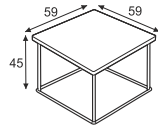

www.sits.eu
NOVEMBER 2015

The CLASSIC COFFEE is simple and elegant.

The classic frame in stainless or chromed steel is combined with a top in minimalistic style.

AVAILABLE DIMENSIONS

CLASSIC
COFFEE TABLE 59x59
H- 35

CLASSIC
COFFEE TABLE 59x59
H - 45

CLASSIC
COFFEE TABLE Ø80
H- 35

CLASSIC
COFFEE TABLE Ø80
H- 45

CLASSIC
CONSOLE TABLE 120x45
H - 70

CLASSIC
COFFEE TABLE 130x70
H - 35

CLASSIC
COFFEE TABLE 120x120
H - 35

AVAILABLE MATERIALS FOR TOP