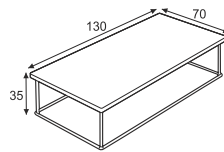

www.sits.eu
NOVEMBER 2015

The CLASSIC COFFEE is simple and elegant.

The classic frame in stainless or chromed steel is combined with a top in minimalistic style.

AVAILABLE DIMENSIONS

CLASSIC
COFFEE TABLE 59x59
H- 35

CLASSIC
COFFEE TABLE 59x59
H - 45

CLASSIC
COFFEE TABLE Ø80
H- 35

CLASSIC
COFFEE TABLE Ø80
H- 45

CLASSIC
CONSOLE TABLE 120x45
H - 70

CLASSIC
COFFEE TABLE 130x70
H - 35

CLASSIC
COFFEE TABLE 120x120
H - 35

AVAILABLE MATERIALS FOR TOP