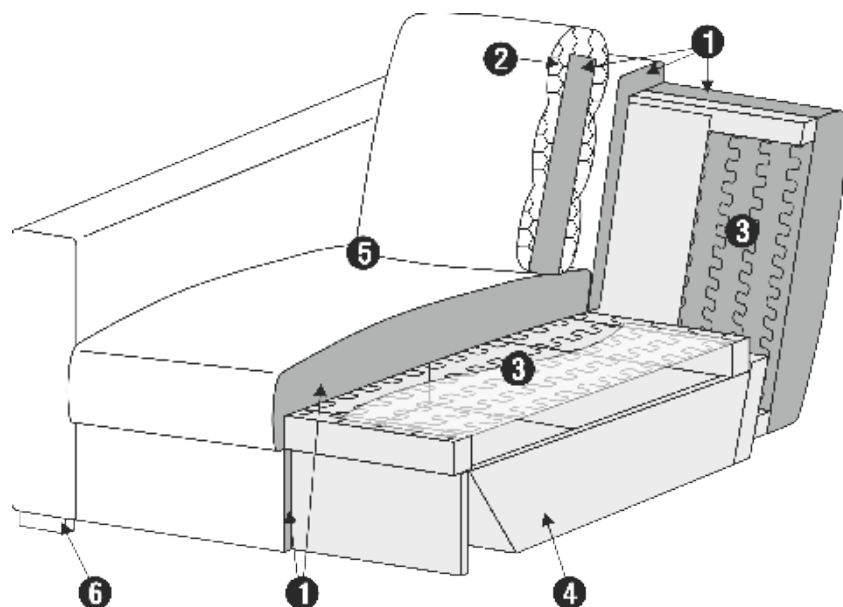

SITS
— *comfortable life*

home
& family

PUK

3 SEATER SOFA BED

UPHOLSTERY

FABRIC: FC - fix cover

FEET

COMFORT