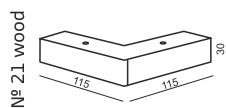

SITS
— *comfortable life*

home
& family

PUK

3 SEATER SOFA BED

UPHOLSTERY

FABRIC: FC - fix cover

FEET

COMFORT