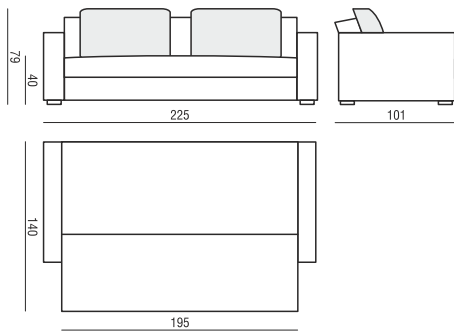

SITS
— *comfortable life*

home
& family

PUK

3 SEATER SOFA BED

UPHOLSTERY

FABRIC: FC - fix cover

FEET

COMFORT