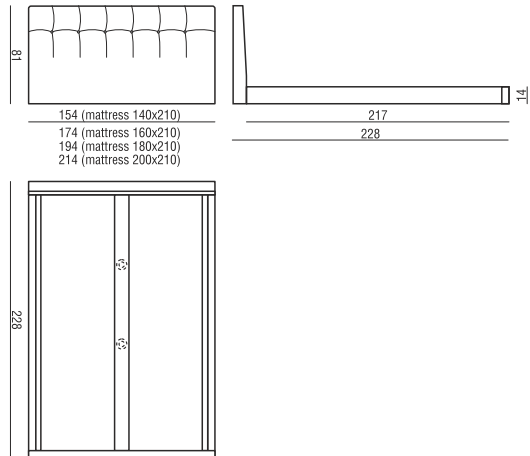

BED

BED

BED

BED

ACCESSORIES

SLATS UNDER THE MATTRESS

EXAMPLE

BED with SLATS

UPHOLSTERY

FABRIC: FC – fix cover

FEET

No. 145A metal chrome, painted black or grey and brushed steel*

*please check a cost of brushed steel finish with a sale representative