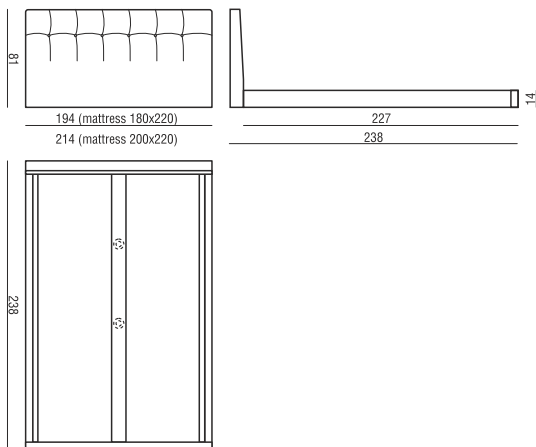

BED

BED

BED

BED

ACCESSORIES

SLATS UNDER THE MATTRESS

EXAMPLE

BED with SLATS

UPHOLSTERY

FABRIC: FC – fix cover

FEET

No. 145A metal chrome, painted black or grey and brushed steel*

*please check a cost of brushed steel finish with a sale representative