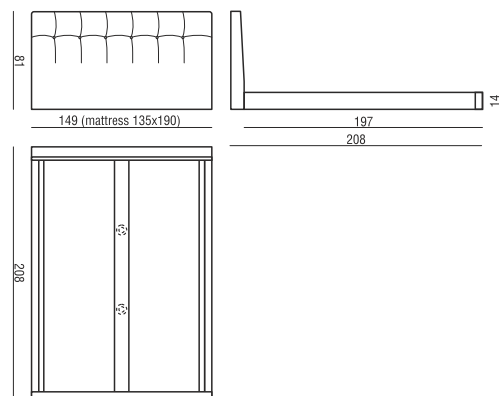

BED

BED

BED

BED

ACCESSORIES

SLATS UNDER THE MATTRESS

EXAMPLE

BED with SLATS

UPHOLSTERY

FABRIC: FC – fix cover

FEET

No. 145A metal chrome, painted black or grey and brushed steel*

*please check a cost of brushed steel finish with a sale representative