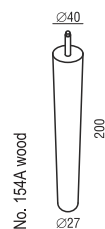

SLATS UNDER THE MATTRESS

EXAMPLE

BED with SLATS

UPHOLSTERY

FABRIC: FC – fix cover

FEET

No. 145A metal chrome, painted black or grey and brushed steel*

*please check a cost of brushed steel finish with a sale representative