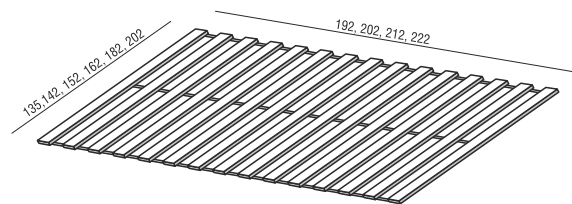

SLATS UNDER THE MATTRESS

EXAMPLE

BED with SLATS

UPHOLSTERY

FABRIC: FC – fix cover

FEET

No. 145A metal chrome, painted black or grey and brushed steel*

*please check a cost of brushed steel finish with a sale representative