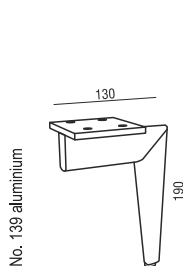

SLATS UNDER THE MATTRESS

EXAMPLE

BED with SLATS

UPHOLSTERY

FABRIC: FC – fix cover

FEET

No. 145A metal chrome, painted black or grey and brushed steel*

*please check a cost of brushed steel finish with a sale representative