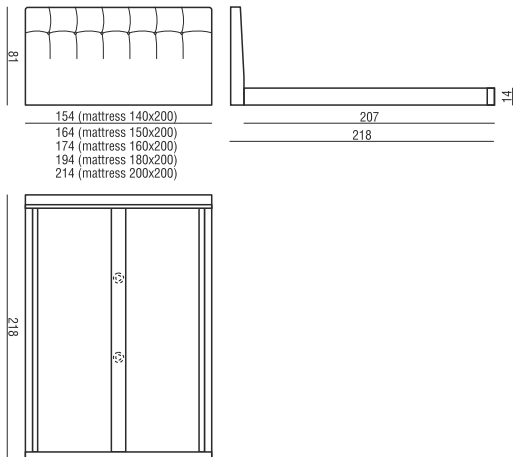

BED

BED

BED

BED

ACCESSORIES

SLATS UNDER THE MATTRESS

EXAMPLE

BED with SLATS

UPHOLSTERY

FABRIC: FC – fix cover

FEET

No. 145A metal chrome, painted black or grey and brushed steel*

*please check a cost of brushed steel finish with a sale representative