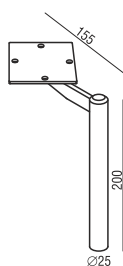

SLATS UNDER THE MATTRESS

EXAMPLE

BED with SLATS

UPHOLSTERY

FABRIC: FC – fix cover

FEET

No. 145A metal chrome, painted black or grey and brushed steel*

*please check a cost of brushed steel finish with a sale representative