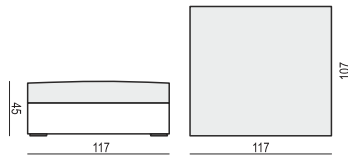

www.sits.eu
MAY 2018

3 SEATER XL (two parts)

4 SEATER XL (two parts)

FOOTSTOOL

ACCESSORIES

LUMBAR CUSHION 90

LUMBAR CUSHION 55

UPHOLSTERY