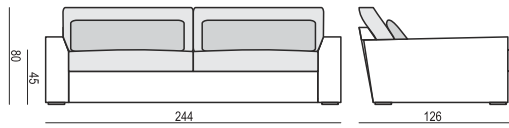

SITS
— *comfortable life*

tea
& book

NEW YORK

NEW YORK

SITS reserves the right to change construction of products and components used due to improving durability of product and customer satisfaction without any further notice. Explicit ± 2 cm tolerance of all elements sizes.

www.sits.eu
MAY 2018

3 SEATER XL (two parts)

4 SEATER XL (two parts)

FOOTSTOOL

ACCESSORIES

LUMBAR CUSHION 90

LUMBAR CUSHION 55

UPHOLSTERY