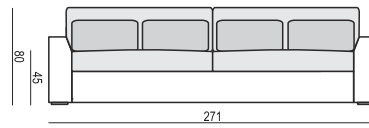

SITS
— *comfortable life*

tea
& book

NEW YORK

NEW YORK

SITS reserves the right to change construction of products and components used due to improving durability of product and customer satisfaction without any further notice. Explicit ± 2 cm tolerance of all elements sizes.

www.sits.eu
MAY 2018

3 SEATER XL (two parts)

4 SEATER XL (two parts)

FOOTSTOOL

ACCESSORIES

LUMBAR CUSHION 90

LUMBAR CUSHION 55

UPHOLSTERY