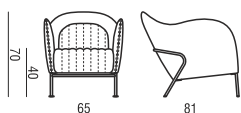

SITS
— *comfortable life*

home
& family

MINI

ARMCHAIR

UPHOLSTERY

FABRIC and LEATHER: FC - fix cover

FEET

metal frame: chrome, steel brushed and painted black or grey