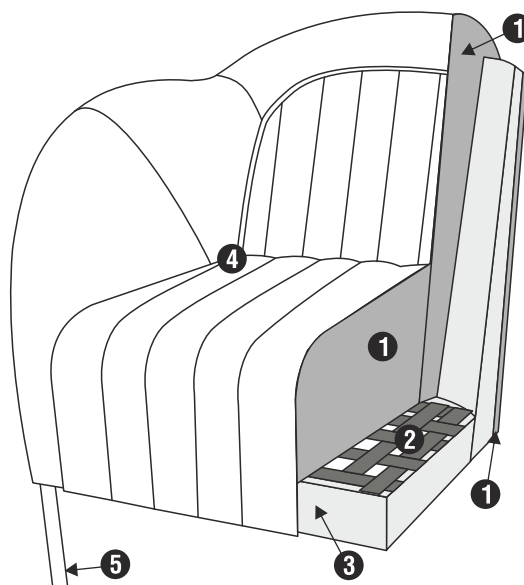

STANDARD COMFORT

1. polyurethane foam/high resilient polyurethane foam
2. upholstery belts
3. FSC® certified solid wood and wood based elements
4. fabric or leather
5. metal legs