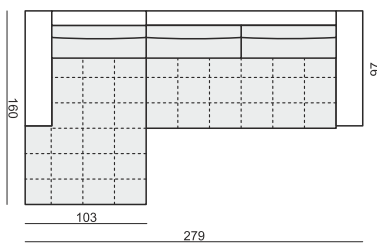

HEADREST with ROLL

SET 1 LEFT (or RIGHT)

CHAISELONGUE LEFT (or RIGHT) + 3 SEATER RIGHT (or LEFT)