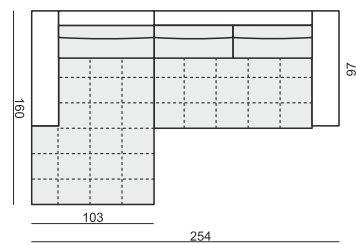

## ARMREST

cm 97 x 22 x 48 H

## HEADREST with ROLL

## SET 1 LEFT (or RIGHT)

CHAISELONGUE LEFT (or RIGHT) + 3 SEATER RIGHT (or LEFT)

## SET 2 LEFT (or RIGHT)

CHAISELONGUE LEFT (or RIGHT) + 2,5 SEATER RIGHT (or LEFT)