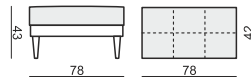

MARKUS

SITS reserves the right to change construction of products and components used due to improving durability of product and customer satisfaction without any further notice. Explicit ± 2 cm tolerance of all elements sizes.

www.sits.eu
OCTOBER 2017

ARMCHAIR

FOOTSTOOL

3 SEATER

2,5 SEATER

2 SEATER

ARMREST

cm 97 x 22 x 48 H

HEADREST with ROLL

SET 1 LEFT (or RIGHT)

CHAISELONGUE LEFT (or RIGHT) + 3 SEATER RIGHT (or LEFT)

SET 2 LEFT (or RIGHT)

CHAISELONGUE LEFT (or RIGHT) + 2,5 SEATER RIGHT (or LEFT)

UPHOLSTERY

FABRIC: FC - fix cover

FEET

*please check a cost of brushed steel finish with a sale representative

STANDARD COMFORT

1. polyurethane foam/high resilient polyurethane foam
2. springs
3. FSC certified solid wood and wood based elements
4. fabric
5. FSC certified solid wood legs