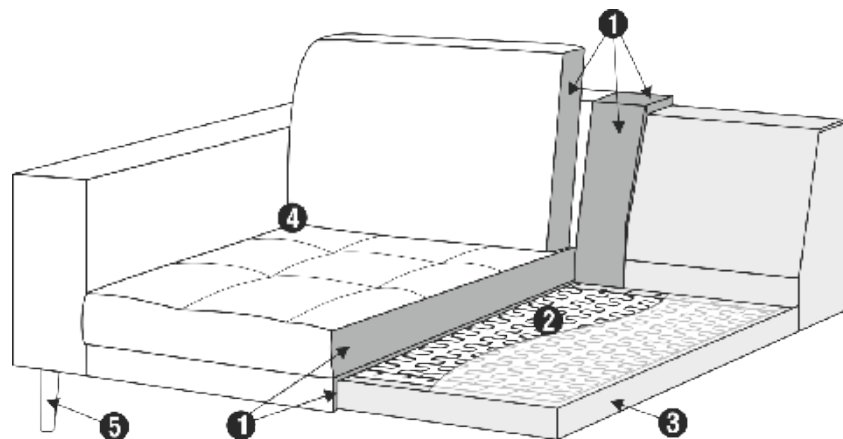

1. polyurethane foam/high resilient polyurethane foam
2. springs
3. FSC certified solid wood and wood based elements
4. fabric
5. FSC certified solid wood legs