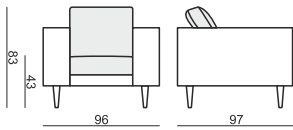

MARKUS

SITS reserves the right to change construction of products and components used due to improving durability of product and customer satisfaction without any further notice. Explicit ± 2 cm tolerance of all elements sizes.

www.sits.eu
OCTOBER 2017

ARMCHAIR