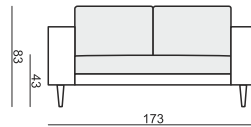

MARKUS

SITS reserves the right to change construction of products and components used due to improving durability of product and customer satisfaction without any further notice. Explicit ± 2 cm tolerance of all elements sizes.

www.sits.eu
OCTOBER 2017

ARMCHAIR

FOOTSTOOL

3 SEATER

2,5 SEATER

2 SEATER

ARMREST

cm 97 x 22 x 48 H

HEADREST with ROLL

SET 1 LEFT (or RIGHT)

CHAISELONGUE LEFT (or RIGHT) + 3 SEATER RIGHT (or LEFT)

SET 2 LEFT (or RIGHT)

CHAISELONGUE LEFT (or RIGHT) + 2,5 SEATER RIGHT (or LEFT)

UPHOLSTERY

FABRIC: FC - fix cover

FEET

*please check a cost of brushed steel finish with a sale representative

STANDARD COMFORT

1. polyurethane foam/high resilient polyurethane foam
2. springs
3. FSC certified solid wood and wood based elements
4. fabric
5. FSC certified solid wood legs