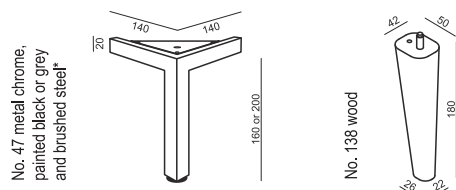

FEET

*please check a cost of brushed steel finish with a sale representative

STANDARD COMFORT