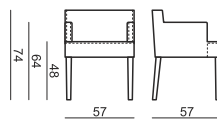

SITS
— *comfortable life*

home
& family

LINN

CHAIR

LEATHER CHAIR

UPHOLSTERY **FABRIC:** FC - fix cover or LC - loose cover and **LEATHER:** FC - fix cover

FEET **WOOD FRAME**

STANDARD COMFORT