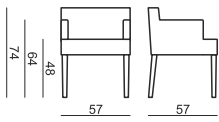

SITS
— *comfortable life*

home
& family

LINN

CHAIR

LEATHER CHAIR

UPHOLSTERY **FABRIC:** FC - fix cover or LC - loose cover and **LEATHER:** FC - fix cover

FEET **WOOD FRAME**

STANDARD COMFORT