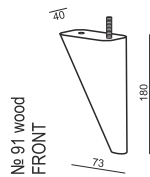

FEET

STANDARD COMFORT