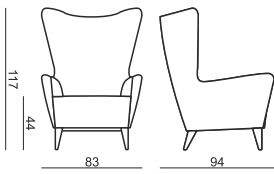

SITS
— *comfortable life*

cocktail
& design

KATO

ARMCHAIR

ARMCHAIR with BUTTONS

FOOTSTOOL

UPHOLSTERY

FABRIC: FC - fix cover Limited choice of fabrics. Check with sales representative.