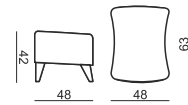

SITS
— *comfortable life*

cocktail
& design

KATO

ARMCHAIR

ARMCHAIR with BUTTONS

FOOTSTOOL

UPHOLSTERY

FABRIC: FC - fix cover Limited choice of fabrics. Check with sales representative.