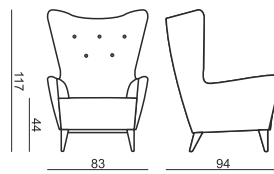

SITS
— *comfortable life*

cocktail
& design

KATO

ARMCHAIR

ARMCHAIR with BUTTONS

FOOTSTOOL

UPHOLSTERY

FABRIC: FC - fix cover Limited choice of fabrics. Check with sales representative.