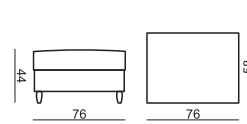

www.sits.eu
FEBRUARY 2018

ARMCHAIR

3 SEATER

3,5 SEATER

3,5 SEATER (two parts)

CHAISELONGUE LEFT (or RIGHT) available also as freestanding

FOOTSTOOL

SET 1 RIGHT (or LEFT)

3 SEATER LEFT(or RIGHT) + CHAISELONGUE RIGHT(or LEFT)

SET 2

ARMCHAIR LEFT + CORNER 30° + ARMCHAIR RIGHT

SET 3 LEFT (or RIGHT)

ARMCHAIR LEFT (or RIGHT) + CORNER 30° + 3 SEATER RIGHT (or LEFT)

SET 4

3 SEATER LEFT + CORNER 30° + 3 SEATER RIGHT