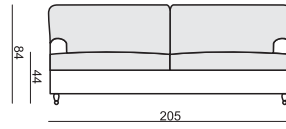

www.sits.eu
FEBRUARY 2018

ARMCHAIR

3 SEATER

3,5 SEATER

3,5 SEATER (two parts)

CHAISELONGUE LEFT (or RIGHT) available also as freestanding

FOOTSTOOL

SET 1 RIGHT (or LEFT)

3 SEATER LEFT(or RIGHT) + CHAISELONGUE RIGHT(or LEFT)

SET 2

ARMCHAIR LEFT + CORNER 30° + ARMCHAIR RIGHT

SET 3 LEFT (or RIGHT)

ARMCHAIR LEFT (or RIGHT) + CORNER 30° + 3 SEATER RIGHT (or LEFT)

SET 4

3 SEATER LEFT + CORNER 30° + 3 SEATER RIGHT