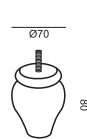

3 SEATER LEFT(or RIGHT) + CHAISELONGUE RIGHT(or LEFT)

SET 2

ARMCHAIR LEFT + CORNER 30° + ARMCHAIR RIGHT

SET 3 LEFT (or RIGHT)

ARMCHAIR LEFT (or RIGHT) + CORNER 30° + 3 SEATER RIGHT (or LEFT)

SET 4

3 SEATER LEFT + CORNER 30° + 3 SEATER RIGHT

UPHOLSTERY

FABRIC: FC - fix cover

FEET

№ 11 wooden
with gold or silver wheels
FRONT

№ 35 wooden
FRONT

№ 34 wooden
BACK

№ 34 wooden
FOOTSTOOL

COMFORT