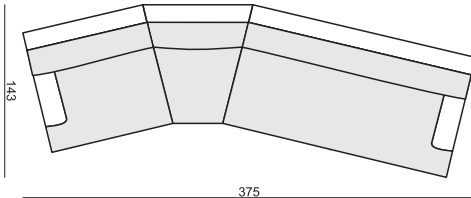

www.sits.eu
FEBRUARY 2018

ARMCHAIR

3 SEATER

3,5 SEATER

3,5 SEATER (two parts)

CHAISELONGUE LEFT (or RIGHT) available also as freestanding

FOOTSTOOL

SET 1 RIGHT (or LEFT)

3 SEATER LEFT(or RIGHT) + CHAISELONGUE RIGHT(or LEFT)

SET 2

ARMCHAIR LEFT + CORNER 30° + ARMCHAIR RIGHT

SET 3 LEFT (or RIGHT)

ARMCHAIR LEFT (or RIGHT) + CORNER 30° + 3 SEATER RIGHT (or LEFT)

SET 4

3 SEATER LEFT + CORNER 30° + 3 SEATER RIGHT