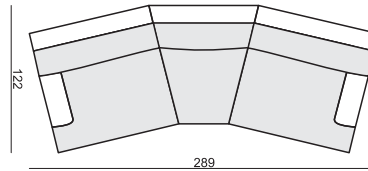

www.sits.eu
FEBRUARY 2018

ARMCHAIR

3 SEATER

3,5 SEATER

3,5 SEATER (two parts)

CHAISELONGUE LEFT (or RIGHT) available also as freestanding

FOOTSTOOL

SET 1 RIGHT (or LEFT)

3 SEATER LEFT(or RIGHT) + CHAISELONGUE RIGHT(or LEFT)

SET 2

ARMCHAIR LEFT + CORNER 30° + ARMCHAIR RIGHT

SET 3 LEFT (or RIGHT)

ARMCHAIR LEFT (or RIGHT) + CORNER 30° + 3 SEATER RIGHT (or LEFT)

SET 4

3 SEATER LEFT + CORNER 30° + 3 SEATER RIGHT