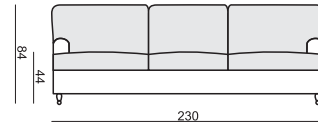

www.sits.eu
FEBRUARY 2018

ARMCHAIR

3 SEATER

3,5 SEATER

3,5 SEATER (two parts)

CHAISELONGUE LEFT (or RIGHT) available also as freestanding

FOOTSTOOL

SET 1 RIGHT (or LEFT)

3 SEATER LEFT(or RIGHT) + CHAISELONGUE RIGHT(or LEFT)

SET 2

ARMCHAIR LEFT + CORNER 30° + ARMCHAIR RIGHT

SET 3 LEFT (or RIGHT)

ARMCHAIR LEFT (or RIGHT) + CORNER 30° + 3 SEATER RIGHT (or LEFT)

SET 4

3 SEATER LEFT + CORNER 30° + 3 SEATER RIGHT