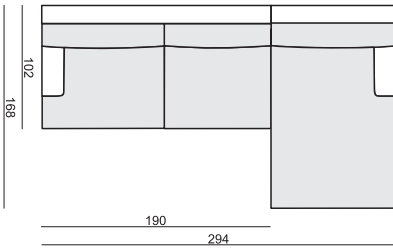

www.sits.eu
FEBRUARY 2018

ARMCHAIR

3 SEATER

3,5 SEATER

3,5 SEATER (two parts)

CHAISELONGUE LEFT (or RIGHT) available also as freestanding

FOOTSTOOL

SET 1 RIGHT (or LEFT)

3 SEATER LEFT(or RIGHT) + CHAISELONGUE RIGHT(or LEFT)

SET 2

ARMCHAIR LEFT + CORNER 30° + ARMCHAIR RIGHT

SET 3 LEFT (or RIGHT)

ARMCHAIR LEFT (or RIGHT) + CORNER 30° + 3 SEATER RIGHT (or LEFT)

SET 4

3 SEATER LEFT + CORNER 30° + 3 SEATER RIGHT