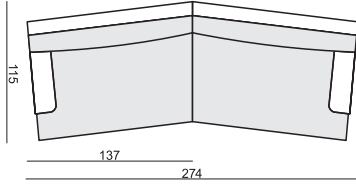

www.sits.eu
FEBRUARY 2018

ARMCHAIR

3 SEATER

3,5 SEATER

3,5 SEATER (two parts)

CHAISELONGUE LEFT (or RIGHT) available also as freestanding

FOOTSTOOL

SET 1 RIGHT (or LEFT)

3 SEATER LEFT(or RIGHT) + CHAISELONGUE RIGHT(or LEFT)

SET 2

ARMCHAIR LEFT + CORNER 30° + ARMCHAIR RIGHT

SET 3 LEFT (or RIGHT)

ARMCHAIR LEFT (or RIGHT) + CORNER 30° + 3 SEATER RIGHT (or LEFT)

SET 4

3 SEATER LEFT + CORNER 30° + 3 SEATER RIGHT