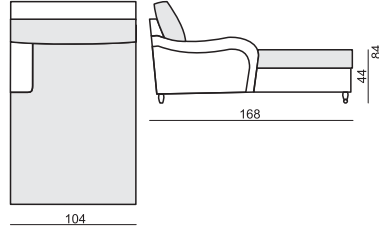

www.sits.eu
FEBRUARY 2018

ARMCHAIR

3 SEATER

3,5 SEATER

3,5 SEATER (two parts)

CHAISELONGUE LEFT (or RIGHT) available also as freestanding

FOOTSTOOL

SET 1 RIGHT (or LEFT)

3 SEATER LEFT(or RIGHT) + CHAISELONGUE RIGHT(or LEFT)

SET 2

ARMCHAIR LEFT + CORNER 30° + ARMCHAIR RIGHT

SET 3 LEFT (or RIGHT)

ARMCHAIR LEFT (or RIGHT) + CORNER 30° + 3 SEATER RIGHT (or LEFT)

SET 4

3 SEATER LEFT + CORNER 30° + 3 SEATER RIGHT