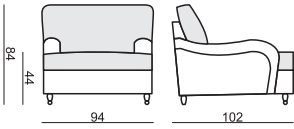

SITS
— *comfortable life*

home
& family

HOWARD

HOWARD

SITS reserves the right to change construction of products and components used due to improving durability of product and customer satisfaction without any further notice. Explicit ± 2 cm tolerance of all elements sizes.

www.sits.eu
FEBRUARY 2018

ARMCHAIR

3 SEATER

3,5 SEATER

3,5 SEATER (two parts)

CHAISELONGUE LEFT (or RIGHT) available also as freestanding

FOOTSTOOL

SET 1 RIGHT (or LEFT)

3 SEATER LEFT(or RIGHT) + CHAISELONGUE RIGHT(or LEFT)

SET 2

ARMCHAIR LEFT + CORNER 30° + ARMCHAIR RIGHT

SET 3 LEFT (or RIGHT)

ARMCHAIR LEFT (or RIGHT) + CORNER 30° + 3 SEATER RIGHT (or LEFT)

SET 4

3 SEATER LEFT + CORNER 30° + 3 SEATER RIGHT