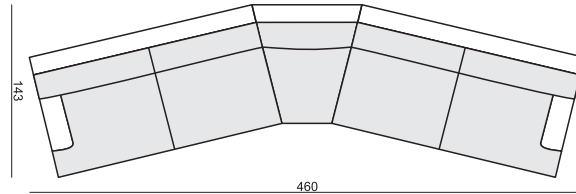

www.sits.eu
FEBRUARY 2018

ARMCHAIR

3 SEATER

3,5 SEATER

3,5 SEATER (two parts)

CHAISELONGUE LEFT (or RIGHT) available also as freestanding

FOOTSTOOL

SET 1 RIGHT (or LEFT)

3 SEATER LEFT(or RIGHT) + CHAISELONGUE RIGHT(or LEFT)

SET 2

ARMCHAIR LEFT + CORNER 30° + ARMCHAIR RIGHT

SET 3 LEFT (or RIGHT)

ARMCHAIR LEFT (or RIGHT) + CORNER 30° + 3 SEATER RIGHT (or LEFT)

SET 4

3 SEATER LEFT + CORNER 30° + 3 SEATER RIGHT