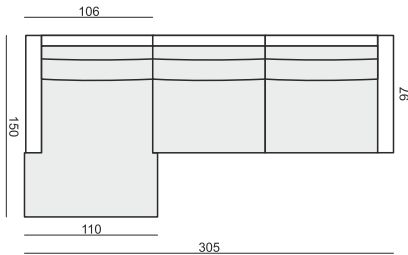

### SET 1 LEFT (or RIGHT)

CHAISELONGUE WIDE LEFT (or RIGHT)  
+ 3 SEATER RIGHT (or LEFT)