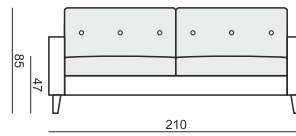

ARMCHAIR

2 SEATER

3 SEATER

FOOTSTOOL

Different color of buttons available.

SET 1 LEFT (or RIGHT)

CHAISELONGUE WIDE LEFT (or RIGHT)
+ 3 SEATER RIGHT (or LEFT)

SET 2 LEFT (or RIGHT)

CHAISELONGUE LEFT (or RIGHT)
+ 2 SEATER RIGHT (or LEFT)

UPHOLSTERY

FABRIC or LEATHER: FC-fix cover (with or without piping)

FEET

THERE ARE 2 OPTIONS TO PLACE THE LEGS:

under armrest

under frame

STANDARD COMFORT (for fabric and leather covers)

1. polyurethane foam/high resilient polyurethane foam
2. springs
3. solid wood and wood based elements
4. fabric or leather
5. solid wood legs

LUX COMFORT (for fabric cover only – with or without piping available)

1. polyurethane foam/high resilient polyurethane foam
2. cushion chamber with mix of feather and silicone balls
3. springs
4. solid wood and wood based elements
5. fabric
6. solid wood legs