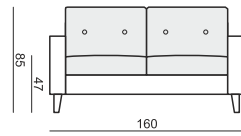

ARMCHAIR

2 SEATER

3 SEATER

FOOTSTOOL

Different color of buttons available.

SET 1 LEFT (or RIGHT)

CHAISELONGUE WIDE LEFT (or RIGHT)
+ 3 SEATER RIGHT (or LEFT)

SET 2 LEFT (or RIGHT)

CHAISELONGUE LEFT (or RIGHT)
+ 2 SEATER RIGHT (or LEFT)

UPHOLSTERY

FABRIC or LEATHER: FC-fix cover (with or without piping)

FEET

THERE ARE 2 OPTIONS TO PLACE THE LEGS:

under armrest

under frame

STANDARD COMFORT (for fabric and leather covers)

1. polyurethane foam/high resilient polyurethane foam
2. springs
3. solid wood and wood based elements
4. fabric or leather
5. solid wood legs

LUX COMFORT (for fabric cover only – with or without piping available)

1. polyurethane foam/high resilient polyurethane foam
2. cushion chamber with mix of feather and silicone balls
3. springs
4. solid wood and wood based elements
5. fabric
6. solid wood legs