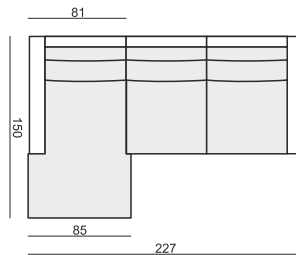

### SET 1 LEFT (or RIGHT)

CHAISELONGUE WIDE LEFT (or RIGHT)  
+ 3 SEATER RIGHT (or LEFT)

### SET 2 LEFT (or RIGHT)

CHAISELONGUE LEFT (or RIGHT)  
+ 2 SEATER RIGHT (or LEFT)