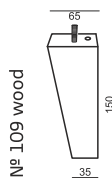

ARMCHAIR

2 SEATER

3 SEATER

FOOTSTOOL

Different color of buttons available.

SET 1 LEFT (or RIGHT)

CHAISELONGUE WIDE LEFT (or RIGHT)
+ 3 SEATER RIGHT (or LEFT)

SET 2 LEFT (or RIGHT)

CHAISELONGUE LEFT (or RIGHT)
+ 2 SEATER RIGHT (or LEFT)

UPHOLSTERY

FABRIC or LEATHER: FC-fix cover (with or without piping)

FEET

THERE ARE 2 OPTIONS TO PLACE THE LEGS:

under armrest

under frame

STANDARD COMFORT (for fabric and leather covers)

1. polyurethane foam/high resilient polyurethane foam
2. springs
3. solid wood and wood based elements
4. fabric or leather
5. solid wood legs

LUX COMFORT (for fabric cover only – with or without piping available)

1. polyurethane foam/high resilient polyurethane foam
2. cushion chamber with mix of feather and silicone balls
3. springs
4. solid wood and wood based elements
5. fabric
6. solid wood legs