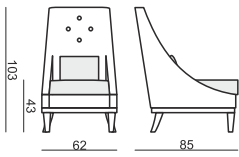

GINEVRA

SITS reserves the right to change construction of products and components used due to improving durability of product and customer satisfaction without any further notice. Explicit ± 2 cm tolerance of all elements sizes.

www.sits.eu
JULY 2012

ARMCHAIR