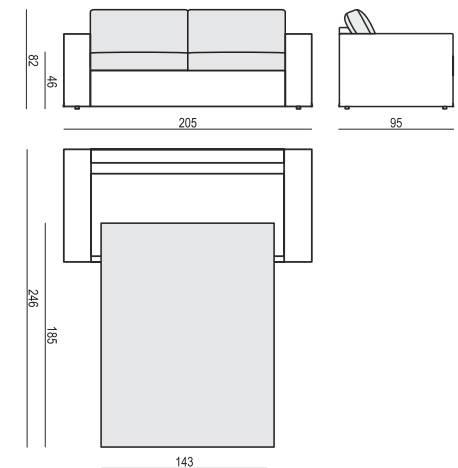

www.sits.eu
JANUARY 2018

ARMCHAIR

2 SEATER

3 SEATER

2 SEATER SOFA BED

3 SEATER SOFA BED

home
& family

ELSIE

SET 1 LEFT (or RIGHT)
CHAISELONGUE WIDE LEFT (or RIGHT) + 3 SEATER RIGHT (or LEFT)

SET 2 LEFT (or RIGHT)
CHAISELONGUE LEFT (or RIGHT) + 2 SEATER RIGHT (or LEFT)

SET 3 LEFT (or RIGHT)
DIVAN LEFT (or RIGHT) + 2 SEATER RIGHT (or LEFT)

SET 4 LEFT (or RIGHT)
DIVAN LEFT (or RIGHT) + 3 SEATER RIGHT (or LEFT)

SET 5 LEFT (or RIGHT)
CHAISELONGUE BOX LEFT (or RIGHT) + 2 SEATER SOFA BED RIGHT (or LEFT)

SET 6 LEFT (or RIGHT)
CHAISELONGUE WIDE BOX LEFT (or RIGHT) + 3 SEATER SOFA BED RIGHT (or LEFT)