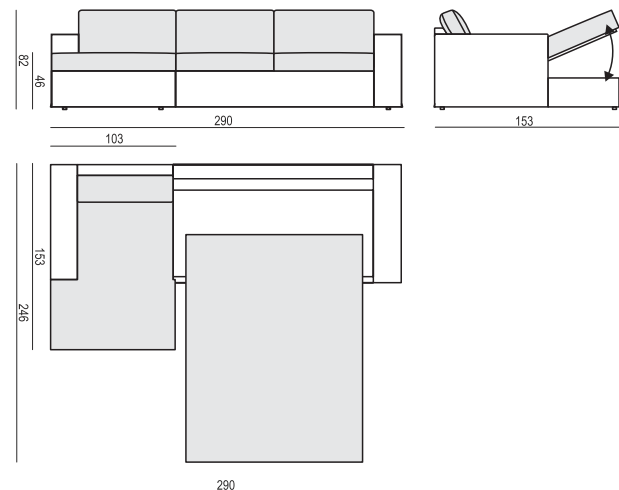

SET 1 LEFT (or RIGHT)
CHAISELONGUE WIDE LEFT (or RIGHT) + 3 SEATER RIGHT (or LEFT)

SET 2 LEFT (or RIGHT)
CHAISELONGUE LEFT (or RIGHT) + 2 SEATER RIGHT (or LEFT)

SET 3 LEFT (or RIGHT)
DIVAN LEFT (or RIGHT) + 2 SEATER RIGHT (or LEFT)

SET 4 LEFT (or RIGHT)
DIVAN LEFT (or RIGHT) + 3 SEATER RIGHT (or LEFT)

SET 5 LEFT (or RIGHT)
CHAISELONGUE BOX LEFT (or RIGHT) + 2 SEATER SOFA BED RIGHT (or LEFT)

SET 6 LEFT (or RIGHT)
CHAISELONGUE WIDE BOX LEFT (or RIGHT) + 3 SEATER SOFA BED RIGHT (or LEFT)