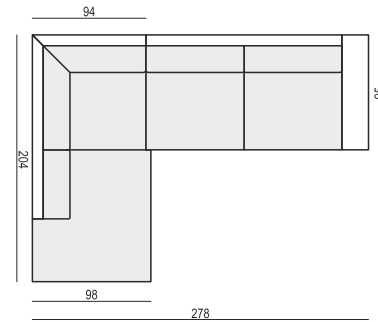

SET 1 LEFT (or RIGHT)
CHAISELONGUE WIDE LEFT (or RIGHT) + 3 SEATER RIGHT (or LEFT)

SET 2 LEFT (or RIGHT)
CHAISELONGUE LEFT (or RIGHT) + 2 SEATER RIGHT (or LEFT)

SET 3 LEFT (or RIGHT)
DIVAN LEFT (or RIGHT) + 2 SEATER RIGHT (or LEFT)

SET 4 LEFT (or RIGHT)
DIVAN LEFT (or RIGHT) + 3 SEATER RIGHT (or LEFT)

SET 5 LEFT (or RIGHT)
CHAISELONGUE BOX LEFT (or RIGHT) + 2 SEATER SOFA BED RIGHT (or LEFT)

SET 6 LEFT (or RIGHT)
CHAISELONGUE WIDE BOX LEFT (or RIGHT) + 3 SEATER SOFA BED RIGHT (or LEFT)