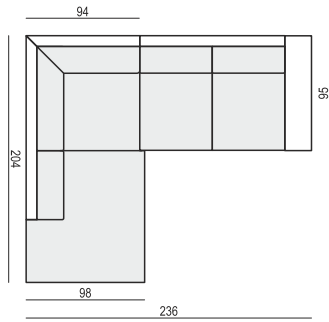

www.sits.eu
JANUARY 2018

ARMCHAIR

2 SEATER

3 SEATER

2 SEATER SOFA BED

3 SEATER SOFA BED

home
& family

ELSIE

SET 1 LEFT (or RIGHT)
CHAISELONGUE WIDE LEFT (or RIGHT) + 3 SEATER RIGHT (or LEFT)

SET 2 LEFT (or RIGHT)
CHAISELONGUE LEFT (or RIGHT) + 2 SEATER RIGHT (or LEFT)

SET 3 LEFT (or RIGHT)
DIVAN LEFT (or RIGHT) + 2 SEATER RIGHT (or LEFT)

SET 4 LEFT (or RIGHT)
DIVAN LEFT (or RIGHT) + 3 SEATER RIGHT (or LEFT)

SET 5 LEFT (or RIGHT)
CHAISELONGUE BOX LEFT (or RIGHT) + 2 SEATER SOFA BED RIGHT (or LEFT)

SET 6 LEFT (or RIGHT)
CHAISELONGUE WIDE BOX LEFT (or RIGHT) + 3 SEATER SOFA BED RIGHT (or LEFT)