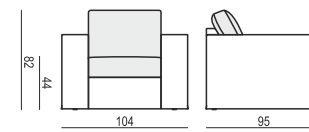

ELSIE

SITS reserves the right to change construction of products and components used due to improving durability of product and customer satisfaction without any further notice. Explicit ± 2 cm tolerance of all elements sizes.

www.sits.eu
JANUARY 2018

ARMCHAIR

2 SEATER

3 SEATER

2 SEATER SOFA BED

3 SEATER SOFA BED

home
& family

ELSIE

SET 1 LEFT (or RIGHT)
CHAISELONGUE WIDE LEFT (or RIGHT) + 3 SEATER RIGHT (or LEFT)

SET 2 LEFT (or RIGHT)
CHAISELONGUE LEFT (or RIGHT) + 2 SEATER RIGHT (or LEFT)

SET 3 LEFT (or RIGHT)
DIVAN LEFT (or RIGHT) + 2 SEATER RIGHT (or LEFT)