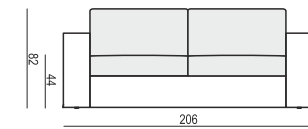

www.sits.eu
JANUARY 2018

ARMCHAIR

2 SEATER

3 SEATER

2 SEATER SOFA BED

3 SEATER SOFA BED

home
& family

ELSIE

SET 1 LEFT (or RIGHT)
CHAISELONGUE WIDE LEFT (or RIGHT) + 3 SEATER RIGHT (or LEFT)

SET 2 LEFT (or RIGHT)
CHAISELONGUE LEFT (or RIGHT) + 2 SEATER RIGHT (or LEFT)

SET 3 LEFT (or RIGHT)
DIVAN LEFT (or RIGHT) + 2 SEATER RIGHT (or LEFT)