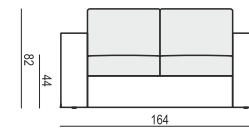

ELSIE

SITS reserves the right to change construction of products and components used due to improving durability of product and customer satisfaction without any further notice. Explicit ± 2 cm tolerance of all elements sizes.

www.sits.eu
JANUARY 2018

ARMCHAIR

2 SEATER

3 SEATER

2 SEATER SOFA BED

3 SEATER SOFA BED

home
& family

ELSIE

SET 1 LEFT (or RIGHT)
CHAISELONGUE WIDE LEFT (or RIGHT) + 3 SEATER RIGHT (or LEFT)

SET 2 LEFT (or RIGHT)
CHAISELONGUE LEFT (or RIGHT) + 2 SEATER RIGHT (or LEFT)

SET 3 LEFT (or RIGHT)
DIVAN LEFT (or RIGHT) + 2 SEATER RIGHT (or LEFT)

SET 4 LEFT (or RIGHT)
DIVAN LEFT (or RIGHT) + 3 SEATER RIGHT (or LEFT)

SET 5 LEFT (or RIGHT)
CHAISELONGUE BOX LEFT (or RIGHT) + 2 SEATER SOFA BED RIGHT (or LEFT)

SET 6 LEFT (or RIGHT)
CHAISELONGUE WIDE BOX LEFT (or RIGHT) + 3 SEATER SOFA BED RIGHT (or LEFT)