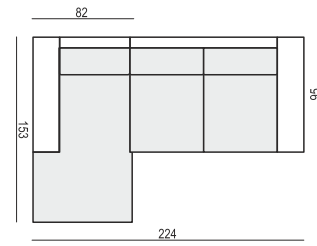

www.sits.eu
JANUARY 2018

ARMCHAIR

2 SEATER

3 SEATER

2 SEATER SOFA BED

3 SEATER SOFA BED

home
& family

ELSIE

SET 1 LEFT (or RIGHT)
CHAISELONGUE WIDE LEFT (or RIGHT) + 3 SEATER RIGHT (or LEFT)

SET 2 LEFT (or RIGHT)
CHAISELONGUE LEFT (or RIGHT) + 2 SEATER RIGHT (or LEFT)

SET 3 LEFT (or RIGHT)
DIVAN LEFT (or RIGHT) + 2 SEATER RIGHT (or LEFT)

SET 4 LEFT (or RIGHT)
DIVAN LEFT (or RIGHT) + 3 SEATER RIGHT (or LEFT)

SET 5 LEFT (or RIGHT)
CHAISELONGUE BOX LEFT (or RIGHT) + 2 SEATER SOFA BED RIGHT (or LEFT)

SET 6 LEFT (or RIGHT)
CHAISELONGUE WIDE BOX LEFT (or RIGHT) + 3 SEATER SOFA BED RIGHT (or LEFT)