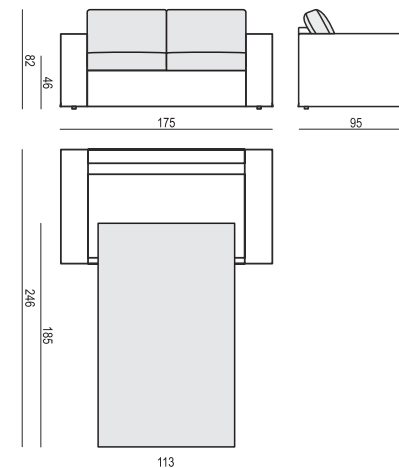

ELSIE

SITS reserves the right to change construction of products and components used due to improving durability of product and customer satisfaction without any further notice. Explicit ± 2 cm tolerance of all elements sizes.

www.sits.eu
JANUARY 2018

ARMCHAIR

2 SEATER

3 SEATER

2 SEATER SOFA BED