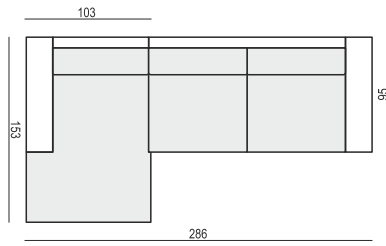

www.sits.eu
JANUARY 2018

ARMCHAIR

2 SEATER

3 SEATER

2 SEATER SOFA BED

3 SEATER SOFA BED

home
& family

ELSIE

SET 1 LEFT (or RIGHT)
CHAISELONGUE WIDE LEFT (or RIGHT) + 3 SEATER RIGHT (or LEFT)

SET 2 LEFT (or RIGHT)
CHAISELONGUE LEFT (or RIGHT) + 2 SEATER RIGHT (or LEFT)

SET 3 LEFT (or RIGHT)
DIVAN LEFT (or RIGHT) + 2 SEATER RIGHT (or LEFT)

SET 4 LEFT (or RIGHT)
DIVAN LEFT (or RIGHT) + 3 SEATER RIGHT (or LEFT)

SET 5 LEFT (or RIGHT)
CHAISELONGUE BOX LEFT (or RIGHT) + 2 SEATER SOFA BED RIGHT (or LEFT)

SET 6 LEFT (or RIGHT)
CHAISELONGUE WIDE BOX LEFT (or RIGHT) + 3 SEATER SOFA BED RIGHT (or LEFT)