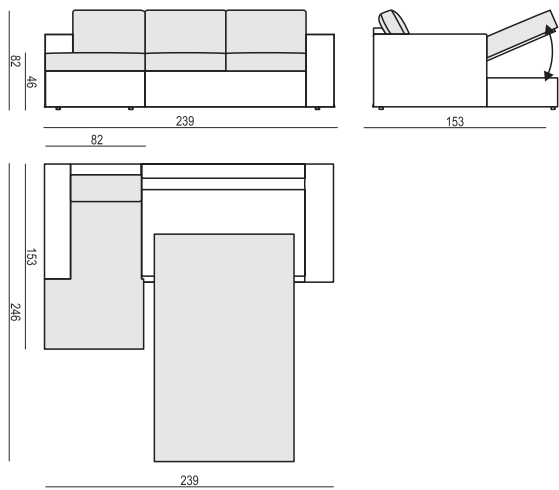

SET 1 LEFT (or RIGHT)
CHAISELONGUE WIDE LEFT (or RIGHT) + 3 SEATER RIGHT (or LEFT)

SET 2 LEFT (or RIGHT)
CHAISELONGUE LEFT (or RIGHT) + 2 SEATER RIGHT (or LEFT)

SET 3 LEFT (or RIGHT)
DIVAN LEFT (or RIGHT) + 2 SEATER RIGHT (or LEFT)

SET 4 LEFT (or RIGHT)
DIVAN LEFT (or RIGHT) + 3 SEATER RIGHT (or LEFT)

SET 5 LEFT (or RIGHT)
CHAISELONGUE BOX LEFT (or RIGHT) + 2 SEATER SOFA BED RIGHT (or LEFT)

SET 6 LEFT (or RIGHT)
CHAISELONGUE WIDE BOX LEFT (or RIGHT) + 3 SEATER SOFA BED RIGHT (or LEFT)