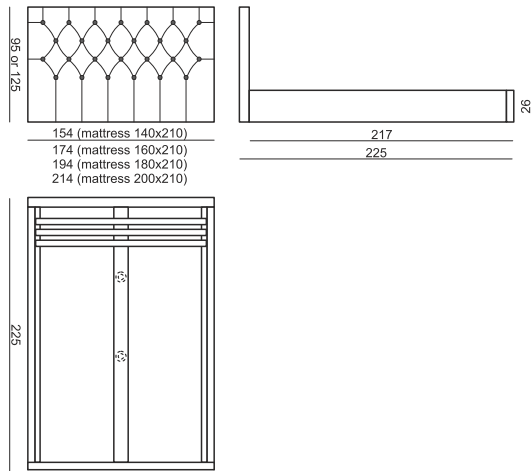

DIANA

SITS reserves the right to change construction of products and components used due to improving durability of product and customer satisfaction without any further notice. Explicit ± 2 cm tolerance of all elements sizes.

www.sits.eu
OCTOBER 2017

BED

BED

BED

BOX (available for special order)

HEADREST 95

HEADREST 125

UPHOLSTERY

FABRIC or LEATHER: FC - fix cover

FEET

No. 47 metal chrome, painted black or grey and brushed steel*

*please check a cost of brushed steel finish with a sale representative