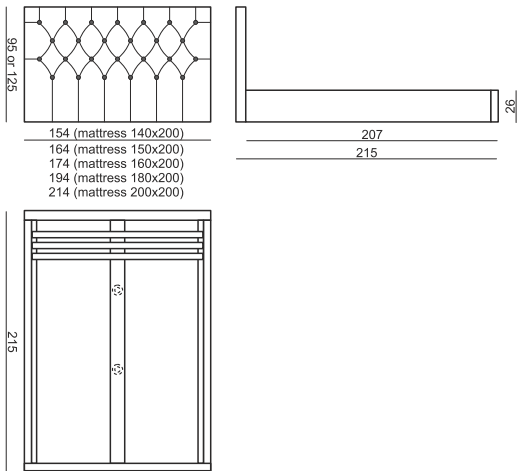

DIANA

SITS reserves the right to change construction of products and components used due to improving durability of product and customer satisfaction without any further notice. Explicit ± 2 cm tolerance of all elements sizes.

www.sits.eu
OCTOBER 2017

BED