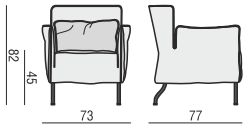

SITS
— *comfortable life*

home
& family

CUTE

ARMCHAIR

UPHOLSTERY

FABRIC: LC - loose cover

FEET

metal painted black or grey, chrom, brushed