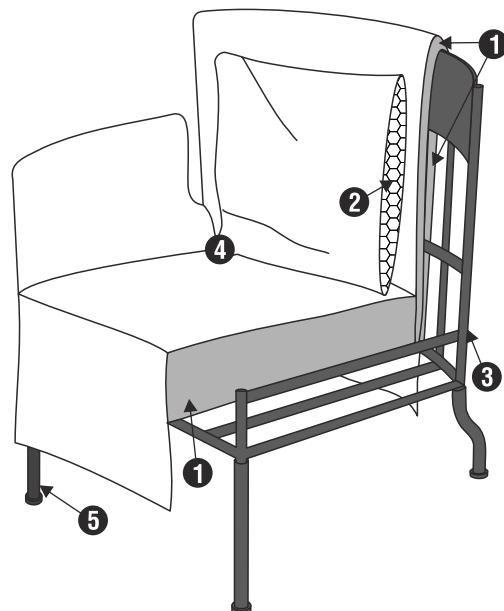

SITS
— *comfortable life*

home
& family

CUTE

ARMCHAIR

UPHOLSTERY

FABRIC: LC - loose cover

FEET

metal painted black or grey, chrom, brushed

STANDARD COMFORT

1. polyurethane foam/high resilient polyurethane foam
2. silicone balls
3. metal frame
4. fabric
5. metal legs