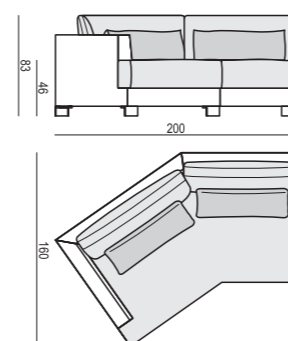

2 SEATER without ARMRESTS

3 SEATER or 3 SEATER TWO PARTS

3 SEATER LEFT (or RIGHT)

3 SEATER without ARMRESTS

**DIVAN LEFT (or RIGHT)
or DIVAN TWO PARTS LEFT (or RIGHT)**

BENCH LEFT (or RIGHT)

CORNER 35° LEFT (or RIGHT)

CORNER 90°

FOOTSTOOL 95x80

FOOTSTOOL 105x90

FOOTSTOOL 120x90

ACCESSORIES

ARMREST PROTECTOR

HEADREST with ROLL L-70

CUSHION 76x25

SET 1

3 SEATER LEFT + ARMCHAIR WIDE RIGHT

SET 2 LEFT (or RIGHT)

DIVAN LEFT (or RIGHT) + 2 SEATER RIGHT (or LEFT)

SET 3 LEFT (or RIGHT)

DIVAN LEFT (or RIGHT) + 3 SEATER RIGHT (or LEFT)

SET 4 LEFT (or RIGHT)

DIVAN LEFT (or RIGHT) + ARMCHAIR without ARMRESTS + 2 SEATER RIGHT (or LEFT)

SET 15
DIVAN LEFT + 3 SEATER without ARMRESTS + DIVAN RIGHT

SET 16 LEFT (or RIGHT)
BENCH LEFT (or RIGHT) + CORNER 90°
3 SEATER RIGHT (or LEFT)

SITS reserves the right to change construction of products and components used due to improving durability of product and customer satisfaction without any further notice. Explicit ±2 cm tolerance of all elements sizes.