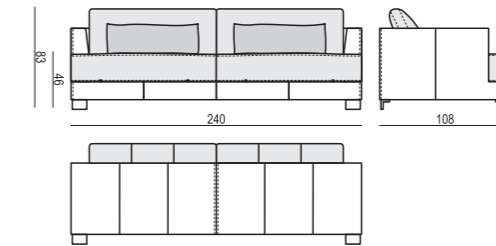

EXAMPLE OF LEATHER COVER

3 SEATER TWO PARTS

UPHOLSTERY FABRIC: FC - fix cover or LC - loose cover; LEATHER: FC - fix cover