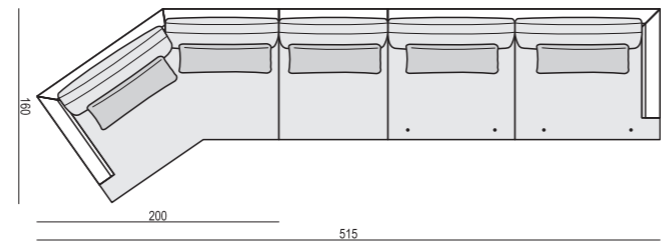

SET 7 LEFT (or RIGHT)
DIVAN LEFT (or RIGHT) + ARMCHAIR WIDE without ARMRESTS
+3 SEATER RIGHT (or LEFT)

SET 8 LEFT (or RIGHT)
CORNER 35° LEFT (or RIGHT) + ARMCHAIR RIGHT (or LEFT)

SET 9 LEFT (or RIGHT)
CORNER 35° LEFT (or RIGHT) + 2 SEATER RIGHT (or LEFT)

SET 10 LEFT (or RIGHT)
CORNER 35° LEFT (or RIGHT) + 3 SEATER RIGHT (or LEFT)

SET 11 LEFT (or RIGHT)
CORNER 35° LEFT (or RIGHT) + ARMCHAIR without ARMRESTS
2 SEATER RIGHT (or LEFT)

BRANDON

SET 12 LEFT (or RIGHT)
CORNER 35° LEFT (or RIGHT) + ARMCHAIR without ARMRESTS
3 SEATER RIGHT (or LEFT)

SET 13 LEFT (or RIGHT)
CORNER 35° LEFT (or RIGHT) + ARMCHAIR WIDE without ARMRESTS
2 SEATER RIGHT (or LEFT)

SET 14 LEFT (or RIGHT)
CORNER 35° LEFT (or RIGHT) + ARMCHAIR WIDE without ARMRESTS
3 SEATER RIGHT (or LEFT)

SET 15
DIVAN LEFT + 3 SEATER without ARMRESTS + DIVAN RIGHT

SET 16 LEFT (or RIGHT)
BENCH LEFT (or RIGHT) + CORNER 90°
3 SEATER RIGHT (or LEFT)

SITS reserves the right to change construction of products and components used due to improving durability of product and customer satisfaction without any further notice. Explicit ±2 cm tolerance of all elements sizes.