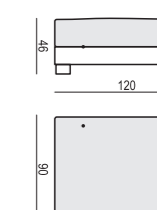

2 SEATER without ARMRESTS

3 SEATER or 3 SEATER TWO PARTS

3 SEATER LEFT (or RIGHT)

3 SEATER without ARMRESTS

**DIVAN LEFT (or RIGHT)
or DIVAN TWO PARTS LEFT (or RIGHT)**

BENCH LEFT (or RIGHT)

CORNER 35° LEFT (or RIGHT)

CORNER 90°

FOOTSTOOL 95x80

FOOTSTOOL 105x90

FOOTSTOOL 120x90

ACCESSORIES

ARMREST PROTECTOR

HEADREST with ROLL L-70

CUSHION 76x25

SET 1

3 SEATER LEFT + ARMCHAIR WIDE RIGHT

SET 2 LEFT (or RIGHT)

DIVAN LEFT (or RIGHT) + 2 SEATER RIGHT (or LEFT)

SET 3 LEFT (or RIGHT)

DIVAN LEFT (or RIGHT) + 3 SEATER RIGHT (or LEFT)

SET 4 LEFT (or RIGHT)

DIVAN LEFT (or RIGHT) + ARMCHAIR without ARMRESTS + 2 SEATER RIGHT (or LEFT)

SET 7 LEFT (or RIGHT)
DIVAN LEFT (or RIGHT) + ARMCHAIR WIDE without ARMRESTS
+3 SEATER RIGHT (or LEFT)

SET 8 LEFT (or RIGHT)
CORNER 35° LEFT (or RIGHT) + ARMCHAIR RIGHT (or LEFT)

SET 9 LEFT (or RIGHT)
CORNER 35° LEFT (or RIGHT) + 2 SEATER RIGHT (or LEFT)