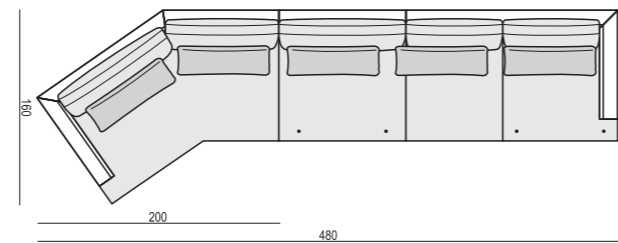

SET 7 LEFT (or RIGHT)
DIVAN LEFT (or RIGHT) + ARMCHAIR WIDE without ARMRESTS
+3 SEATER RIGHT (or LEFT)

SET 8 LEFT (or RIGHT)
CORNER 35° LEFT (or RIGHT) + ARMCHAIR RIGHT (or LEFT)

SET 9 LEFT (or RIGHT)
CORNER 35° LEFT (or RIGHT) + 2 SEATER RIGHT (or LEFT)

SET 10 LEFT (or RIGHT)
CORNER 35° LEFT (or RIGHT) + 3 SEATER RIGHT (or LEFT)

SET 11 LEFT (or RIGHT)
CORNER 35° LEFT (or RIGHT) + ARMCHAIR without ARMRESTS
2 SEATER RIGHT (or LEFT)

BRANDON

SET 12 LEFT (or RIGHT)
CORNER 35° LEFT (or RIGHT) + ARMCHAIR without ARMRESTS
3 SEATER RIGHT (or LEFT)

SET 13 LEFT (or RIGHT)
CORNER 35° LEFT (or RIGHT) + ARMCHAIR WIDE without ARMRESTS
2 SEATER RIGHT (or LEFT)

SET 14 LEFT (or RIGHT)
CORNER 35° LEFT (or RIGHT) + ARMCHAIR WIDE without ARMRESTS
3 SEATER RIGHT (or LEFT)

SET 15
DIVAN LEFT + 3 SEATER without ARMRESTS + DIVAN RIGHT

SET 16 LEFT (or RIGHT)
BENCH LEFT (or RIGHT) + CORNER 90°
3 SEATER RIGHT (or LEFT)

SITS reserves the right to change construction of products and components used due to improving durability of product and customer satisfaction without any further notice. Explicit ±2 cm tolerance of all elements sizes.