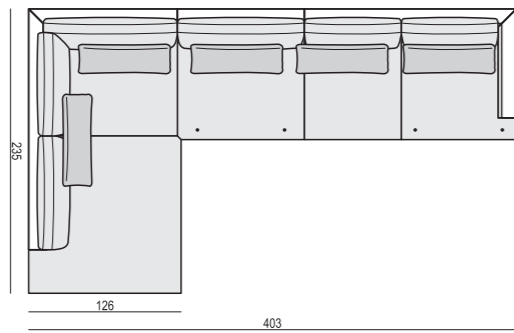

SET 1

3 SEATER LEFT + ARMCHAIR WIDE RIGHT

SET 2 LEFT (or RIGHT)

DIVAN LEFT (or RIGHT) + 2 SEATER RIGHT (or LEFT)

SET 3 LEFT (or RIGHT)

DIVAN LEFT (or RIGHT) + 3 SEATER RIGHT (or LEFT)

SET 4 LEFT (or RIGHT)

DIVAN LEFT (or RIGHT) + ARMCHAIR without ARMRESTS + 2 SEATER RIGHT (or LEFT)

BRANDON

www.sits.eu
MAY 2018

SET 5 LEFT (or RIGHT)
DIVAN LEFT (or RIGHT) + ARMCHAIR without ARMRESTS
+3 SEATER RIGHT (or LEFT)

SET 6 LEFT (or RIGHT)
DIVAN LEFT (or RIGHT) + ARMCHAIR WIDE without ARMRESTS
+2 SEATER RIGHT (or LEFT)

SET 7 LEFT (or RIGHT)
DIVAN LEFT (or RIGHT) + ARMCHAIR WIDE without ARMRESTS
+3 SEATER RIGHT (or LEFT)

SET 8 LEFT (or RIGHT)
CORNER 35° LEFT (or RIGHT) + ARMCHAIR RIGHT (or LEFT)

SET 9 LEFT (or RIGHT)
CORNER 35° LEFT (or RIGHT) + 2 SEATER RIGHT (or LEFT)