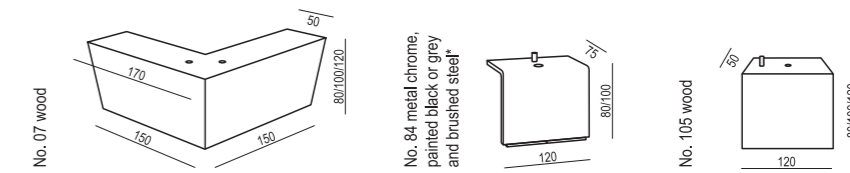

FEET

*please check a cost of brushed steel finish with a sale representative

LUX COMFORT