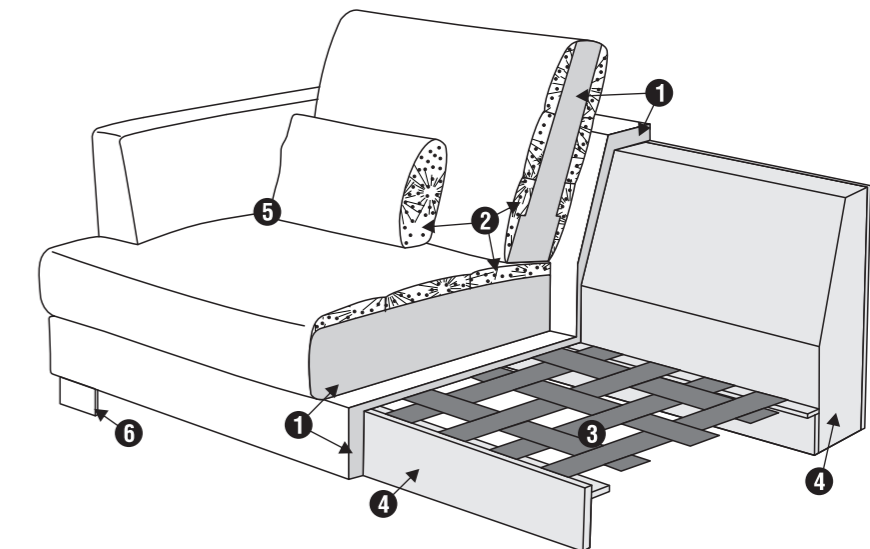

SET 15
DIVAN LEFT + 3 SEATER without ARMRESTS + DIVAN RIGHT

SET 16 LEFT (or RIGHT)
BENCH LEFT (or RIGHT) + CORNER 90°
3 SEATER RIGHT (or LEFT)

SITS reserves the right to change construction of products and components used due to improving durability of product and customer satisfaction without any further notice. Explicit ±2 cm tolerance of all elements sizes.

EXAMPLE OF LEATHER COVER

3 SEATER TWO PARTS

UPHOLSTERY FABRIC: FC - fix cover or LC - loose cover; LEATHER: FC - fix cover

FEET

*please check a cost of brushed steel finish with a sale representative

LUX COMFORT