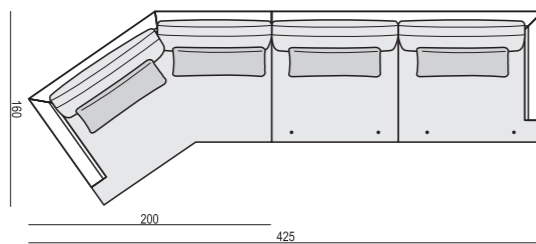

SET 7 LEFT (or RIGHT)
DIVAN LEFT (or RIGHT) + ARMCHAIR WIDE without ARMRESTS
+3 SEATER RIGHT (or LEFT)

SET 8 LEFT (or RIGHT)
CORNER 35° LEFT (or RIGHT) + ARMCHAIR RIGHT (or LEFT)

SET 9 LEFT (or RIGHT)
CORNER 35° LEFT (or RIGHT) + 2 SEATER RIGHT (or LEFT)

SET 10 LEFT (or RIGHT)
CORNER 35° LEFT (or RIGHT) + 3 SEATER RIGHT (or LEFT)

SET 11 LEFT (or RIGHT)
CORNER 35° LEFT (or RIGHT) + ARMCHAIR without ARMRESTS
2 SEATER RIGHT (or LEFT)

BRANDON

SET 12 LEFT (or RIGHT)
CORNER 35° LEFT (or RIGHT) + ARMCHAIR without ARMRESTS
3 SEATER RIGHT (or LEFT)