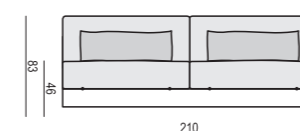

2 SEATER without ARMRESTS

3 SEATER or 3 SEATER TWO PARTS

3 SEATER LEFT (or RIGHT)

3 SEATER without ARMRESTS

**DIVAN LEFT (or RIGHT)
or DIVAN TWO PARTS LEFT (or RIGHT)**

BENCH LEFT (or RIGHT)

CORNER 35° LEFT (or RIGHT)

SET 1

3 SEATER LEFT + ARMCHAIR WIDE RIGHT

SET 2 LEFT (or RIGHT)

DIVAN LEFT (or RIGHT) + 2 SEATER RIGHT (or LEFT)

SET 3 LEFT (or RIGHT)

DIVAN LEFT (or RIGHT) + 3 SEATER RIGHT (or LEFT)

SET 4 LEFT (or RIGHT)

DIVAN LEFT (or RIGHT) + ARMCHAIR without ARMRESTS + 2 SEATER RIGHT (or LEFT)