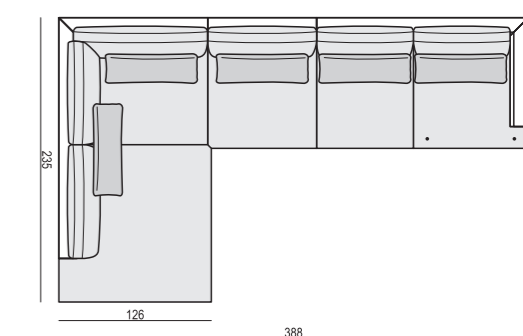

SET 1

3 SEATER LEFT + ARMCHAIR WIDE RIGHT

SET 2 LEFT (or RIGHT)

DIVAN LEFT (or RIGHT) + 2 SEATER RIGHT (or LEFT)

SET 3 LEFT (or RIGHT)

DIVAN LEFT (or RIGHT) + 3 SEATER RIGHT (or LEFT)

SET 4 LEFT (or RIGHT)

DIVAN LEFT (or RIGHT) + ARMCHAIR without ARMRESTS + 2 SEATER RIGHT (or LEFT)

BRANDON

www.sits.eu
MAY 2018

SET 5 LEFT (or RIGHT)
DIVAN LEFT (or RIGHT) + ARMCHAIR without ARMRESTS
+3 SEATER RIGHT (or LEFT)

SET 6 LEFT (or RIGHT)
DIVAN LEFT (or RIGHT) + ARMCHAIR WIDE without ARMRESTS
+2 SEATER RIGHT (or LEFT)

SET 7 LEFT (or RIGHT)
DIVAN LEFT (or RIGHT) + ARMCHAIR WIDE without ARMRESTS
+3 SEATER RIGHT (or LEFT)

SET 8 LEFT (or RIGHT)
CORNER 35° LEFT (or RIGHT) + ARMCHAIR RIGHT (or LEFT)

SET 9 LEFT (or RIGHT)
CORNER 35° LEFT (or RIGHT) + 2 SEATER RIGHT (or LEFT)