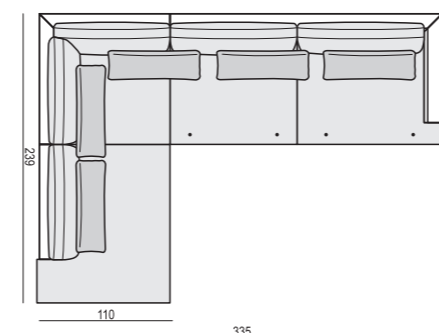

SET 10 LEFT (or RIGHT)
CORNER 35° LEFT (or RIGHT) + 3 SEATER RIGHT (or LEFT)

SET 11 LEFT (or RIGHT)
CORNER 35° LEFT (or RIGHT) + ARMCHAIR without ARMRESTS
2 SEATER RIGHT (or LEFT)

BRANDON

SET 12 LEFT (or RIGHT)
CORNER 35° LEFT (or RIGHT) + ARMCHAIR without ARMRESTS
3 SEATER RIGHT (or LEFT)

SET 13 LEFT (or RIGHT)
CORNER 35° LEFT (or RIGHT) + ARMCHAIR WIDE without ARMRESTS
2 SEATER RIGHT (or LEFT)

SET 14 LEFT (or RIGHT)
CORNER 35° LEFT (or RIGHT) + ARMCHAIR WIDE without ARMRESTS
3 SEATER RIGHT (or LEFT)

SET 15
DIVAN LEFT + 3 SEATER without ARMRESTS + DIVAN RIGHT

SET 16 LEFT (or RIGHT)
BENCH LEFT (or RIGHT) + CORNER 90°
3 SEATER RIGHT (or LEFT)

SITS reserves the right to change construction of products and components used due to improving durability of product and customer satisfaction without any further notice. Explicit ±2 cm tolerance of all elements sizes.