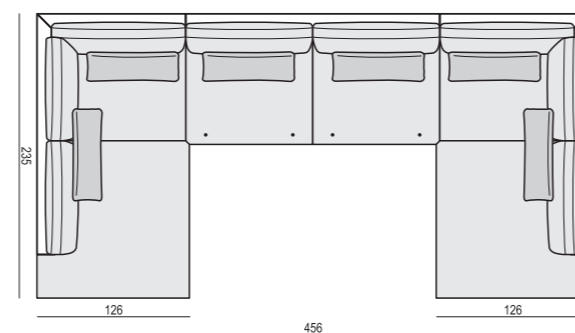

SET 7 LEFT (or RIGHT)
DIVAN LEFT (or RIGHT) + ARMCHAIR WIDE without ARMRESTS
+3 SEATER RIGHT (or LEFT)

SET 8 LEFT (or RIGHT)
CORNER 35° LEFT (or RIGHT) + ARMCHAIR RIGHT (or LEFT)

SET 9 LEFT (or RIGHT)
CORNER 35° LEFT (or RIGHT) + 2 SEATER RIGHT (or LEFT)

SET 10 LEFT (or RIGHT)
CORNER 35° LEFT (or RIGHT) + 3 SEATER RIGHT (or LEFT)

SET 11 LEFT (or RIGHT)
CORNER 35° LEFT (or RIGHT) + ARMCHAIR without ARMRESTS
2 SEATER RIGHT (or LEFT)

BRANDON

SET 12 LEFT (or RIGHT)
CORNER 35° LEFT (or RIGHT) + ARMCHAIR without ARMRESTS
3 SEATER RIGHT (or LEFT)

SET 13 LEFT (or RIGHT)
CORNER 35° LEFT (or RIGHT) + ARMCHAIR WIDE without ARMRESTS
2 SEATER RIGHT (or LEFT)

SET 14 LEFT (or RIGHT)
CORNER 35° LEFT (or RIGHT) + ARMCHAIR WIDE without ARMRESTS
3 SEATER RIGHT (or LEFT)

SET 15
DIVAN LEFT + 3 SEATER without ARMRESTS + DIVAN RIGHT

SET 16 LEFT (or RIGHT)
BENCH LEFT (or RIGHT) + CORNER 90°
3 SEATER RIGHT (or LEFT)

SITS reserves the right to change construction of products and components used due to improving durability of product and customer satisfaction without any further notice. Explicit ±2 cm tolerance of all elements sizes.