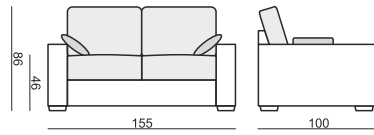

SITS
— *comfortable life*

home
& family

BOSTON

BOSTON

SITS reserves the right to change construction of products and components used due to improving durability of product and customer satisfaction without any further notice. Explicit ± 2 cm tolerance of all elements sizes.

www.sits.eu
APRIL 2015

ARMCHAIR

2 SEATER

2,5 SEATER

3 SEATER

3,5 SEATER

FOOTSTOOL

SET 1 RIGHT (or LEFT)