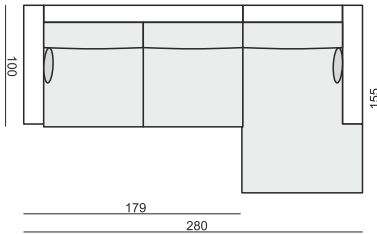

FOOTSTOOL

SET 1 RIGHT (or LEFT)

3 SEATER LEFT (or RIGHT) + CHAISERLONGUE RIGHT (or LEFT)