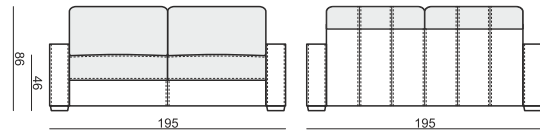

3 SEATER LEFT (or RIGHT) + CHAISERLONGUE RIGHT (or LEFT)

EXAMPLE OF LEATHER COVER

ARMCHAIR

3 SEATER

UPHOLSTERY

FABRIC or LEATHER: FC - fix cover

FEET

COMFORT