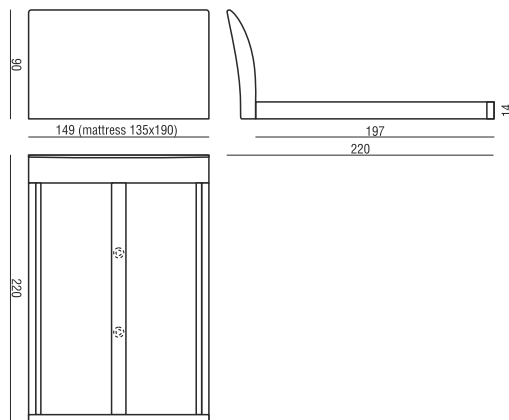

BED

BED

BED

BED

ACCESSORIES

SLATS UNDER THE MATTRESS

EXAMPLE

BED with SLATS

UPHOLSTERY

FABRIC: LC – loose cover

FEET

*please check a cost of brushed steel finish with a sale representative