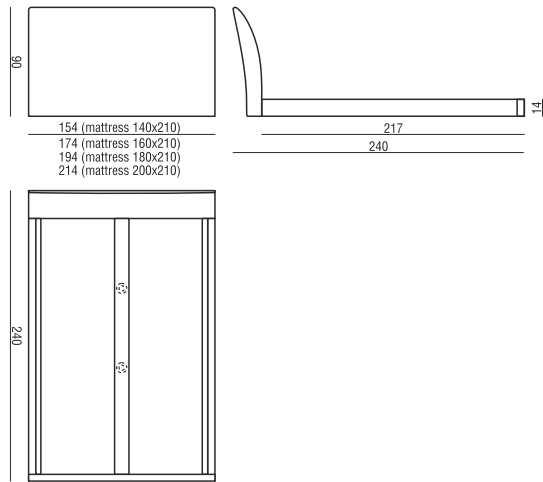

BED

BED

BED

BED

ACCESSORIES

SLATS UNDER THE MATTRESS

EXAMPLE

BED with SLATS

UPHOLSTERY

FABRIC: LC – loose cover

FEET

*please check a cost of brushed steel finish with a sale representative