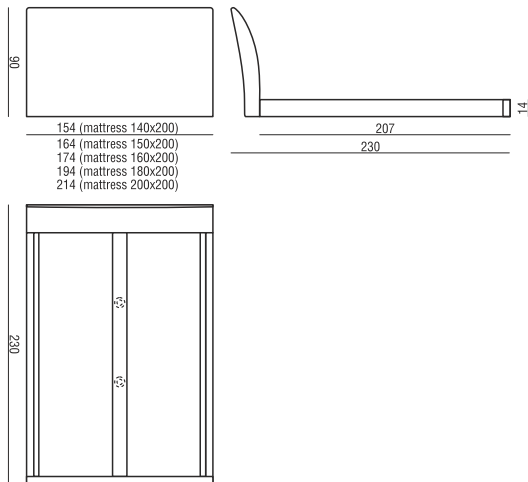

BED

BED

BED

BED

ACCESSORIES

SLATS UNDER THE MATTRESS

EXAMPLE

BED with SLATS

UPHOLSTERY

FABRIC: LC – loose cover

FEET

*please check a cost of brushed steel finish with a sale representative