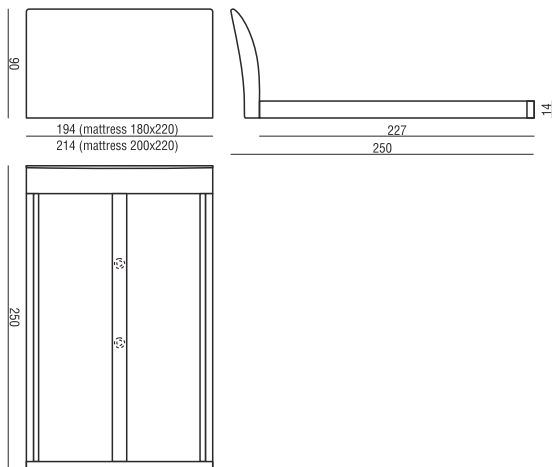

BED

BED

BED

BED

ACCESSORIES

SLATS UNDER THE MATTRESS

EXAMPLE

BED with SLATS

UPHOLSTERY

FABRIC: LC – loose cover

FEET

*please check a cost of brushed steel finish with a sale representative