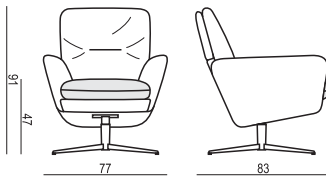

SITS
— *comfortable life*

tea
& book

AMY

ARMCHAIR

FOOTSTOOL

UPHOLSTERY FABRIC and LEATHER: FC - fix cover

FEET SWIVEL BLACK or WHITE with MEMORY FUNCTION and NON-ROTATING LEGS

LUX COMFORT