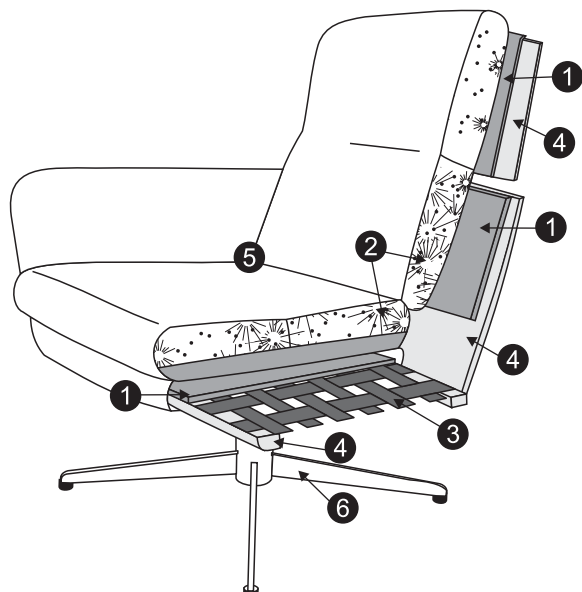

SITS
— *comfortable life*

tea
& book

AMY

ARMCHAIR

FOOTSTOOL

UPHOLSTERY FABRIC and LEATHER: FC - fix cover

FEET SWIVEL BLACK or WHITE with MEMORY FUNCTION and NON-ROTATING LEGS

LUX COMFORT

1. polyurethane foam/high resilient polyurethane foam
2. cushion chamber with mix of feather and silicone balls
3. upholstery belts
4. FSC certified wood based elements
5. fabric or leather
6. swivel