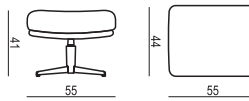

SITS
— *comfortable life*

tea
& book

AMY

ARMCHAIR

FOOTSTOOL

UPHOLSTERY FABRIC and LEATHER: FC - fix cover

FEET SWIVEL BLACK or WHITE with MEMORY FUNCTION and NON-ROTATING LEGS

LUX COMFORT