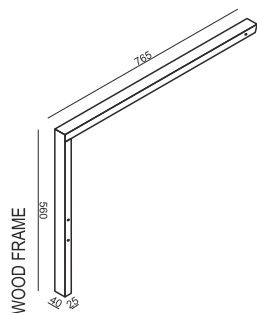

SITS
— *comfortable life*

cocktail
& design

ALLAN

ARMCHAIR

ARMCHAIR without ARMRESTS

UPHOLSTERY

FABRIC AND LEATHER: FC – fix cover

FEET