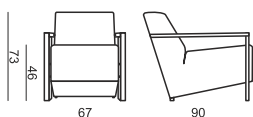

SITS
— *comfortable life*

cocktail
& design

ALLAN

ARMCHAIR

ARMCHAIR without ARMRESTS

UPHOLSTERY

FABRIC AND LEATHER: FC – fix cover

FEET