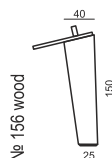

SITS
— *comfortable life*

cocktail
& design

ALLAN

ARMCHAIR

ARMCHAIR without ARMRESTS

UPHOLSTERY

FABRIC AND LEATHER: FC – fix cover

FEET