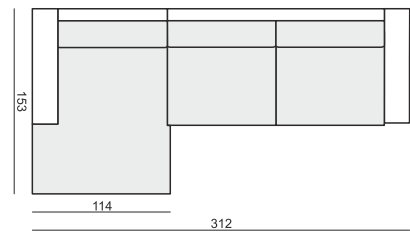

tea
& book

ABBE

ABBE

www.sits.eu
JANUARY 2016

SET 1 LEFT (or RIGHT)
DIVAN LEFT (or RIGHT) + 3 SEATER RIGHT (or LEFT)

SET 2 LEFT (or RIGHT)
DIVAN LEFT (or RIGHT) + 2 SEATER RIGHT (or LEFT)

SET 3 LEFT (or RIGHT)
2 SEATER LEFT (or RIGHT) + CORNER 90° + 3 SEATER RIGHT (or LEFT)

SET 4
2 SEATER LEFT + CORNER 90° + 2 SEATER RIGHT

SET 5
3 SEATER LEFT + CORNER 90° + 3 SEATER RIGHT

SET 6 LEFT (or RIGHT)
CHAISELONGUE WIDE LEFT (or RIGHT) + 3 SEATER RIGHT (or LEFT)

SET 7 LEFT (or RIGHT)
CHAISELONGUE LEFT (or RIGHT) + 2 SEATER RIGHT (or LEFT)