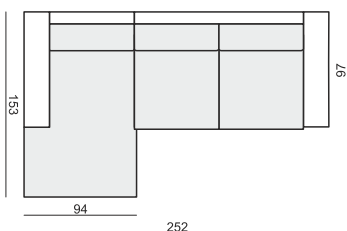

tea
& book

ABBE

ABBE

www.sits.eu
JANUARY 2016

SET 1 LEFT (or RIGHT)
DIVAN LEFT (or RIGHT) + 3 SEATER RIGHT (or LEFT)

SET 2 LEFT (or RIGHT)
DIVAN LEFT (or RIGHT) + 2 SEATER RIGHT (or LEFT)

SET 3 LEFT (or RIGHT)
2 SEATER LEFT (or RIGHT) + CORNER 90° + 3 SEATER RIGHT (or LEFT)

SET 4
2 SEATER LEFT + CORNER 90° + 2 SEATER RIGHT

SET 5
3 SEATER LEFT + CORNER 90° + 3 SEATER RIGHT

SET 6 LEFT (or RIGHT)
CHAISELONGUE WIDE LEFT (or RIGHT) + 3 SEATER RIGHT (or LEFT)

SET 7 LEFT (or RIGHT)
CHAISELONGUE LEFT (or RIGHT) + 2 SEATER RIGHT (or LEFT)