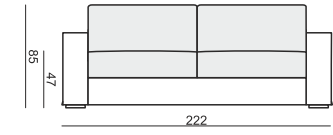

ARMCHAIR

2 SEATER

3 SEATER

FOOTSTOOL

CUSHION 40x40

CUSHION 50x30

ARMREST

cm 92 x 21 x 57 H

tea
& book

ABBE

ABBE

www.sits.eu
JANUARY 2016

SET 1 LEFT (or RIGHT)
DIVAN LEFT (or RIGHT) + 3 SEATER RIGHT (or LEFT)

SET 2 LEFT (or RIGHT)
DIVAN LEFT (or RIGHT) + 2 SEATER RIGHT (or LEFT)

SET 3 LEFT (or RIGHT)
2 SEATER LEFT (or RIGHT) + CORNER 90° + 3 SEATER RIGHT (or LEFT)

SET 4
2 SEATER LEFT + CORNER 90° + 2 SEATER RIGHT

SET 5
3 SEATER LEFT + CORNER 90° + 3 SEATER RIGHT

SET 6 LEFT (or RIGHT)
CHAISELONGUE WIDE LEFT (or RIGHT) + 3 SEATER RIGHT (or LEFT)

SET 7 LEFT (or RIGHT)
CHAISELONGUE LEFT (or RIGHT) + 2 SEATER RIGHT (or LEFT)