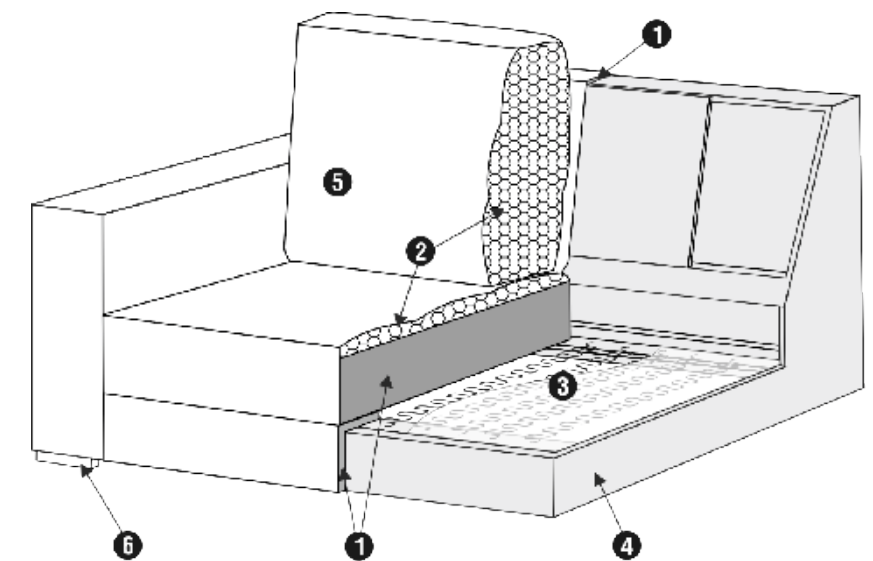

1. polyurethane foam
2. silicone balls
3. springs
4. solid wood and wood based elements
5. fabric
6. solid wood/metal/plastic legs