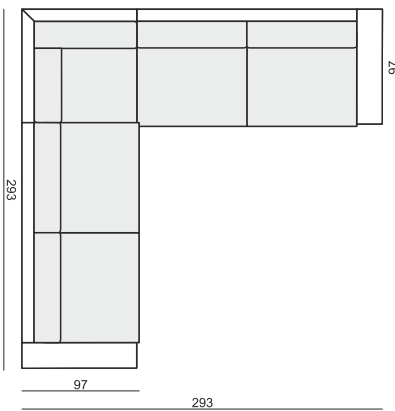

ARMCHAIR

2 SEATER

3 SEATER

FOOTSTOOL

CUSHION 40x40

CUSHION 50x30

ARMREST

cm 92 x 21 x 57 H

tea
& book

ABBE

ABBE

www.sits.eu
JANUARY 2016

SET 1 LEFT (or RIGHT)
DIVAN LEFT (or RIGHT) + 3 SEATER RIGHT (or LEFT)

SET 2 LEFT (or RIGHT)
DIVAN LEFT (or RIGHT) + 2 SEATER RIGHT (or LEFT)

SET 3 LEFT (or RIGHT)
2 SEATER LEFT (or RIGHT) + CORNER 90° + 3 SEATER RIGHT (or LEFT)

SET 4
2 SEATER LEFT + CORNER 90° + 2 SEATER RIGHT

SET 5
3 SEATER LEFT + CORNER 90° + 3 SEATER RIGHT

SET 6 LEFT (or RIGHT)
CHAISELONGUE WIDE LEFT (or RIGHT) + 3 SEATER RIGHT (or LEFT)

SET 7 LEFT (or RIGHT)
CHAISELONGUE LEFT (or RIGHT) + 2 SEATER RIGHT (or LEFT)