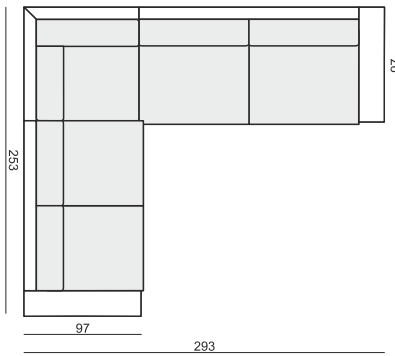

ARMCHAIR

2 SEATER

3 SEATER

FOOTSTOOL

CUSHION 40x40

CUSHION 50x30

ARMREST

cm 92 x 21 x 57 H

tea
& book

ABBE

ABBE

www.sits.eu
JANUARY 2016

SET 1 LEFT (or RIGHT)
DIVAN LEFT (or RIGHT) + 3 SEATER RIGHT (or LEFT)

SET 2 LEFT (or RIGHT)
DIVAN LEFT (or RIGHT) + 2 SEATER RIGHT (or LEFT)

SET 3 LEFT (or RIGHT)
2 SEATER LEFT (or RIGHT) + CORNER 90° + 3 SEATER RIGHT (or LEFT)

SET 4
2 SEATER LEFT + CORNER 90° + 2 SEATER RIGHT

SET 5
3 SEATER LEFT + CORNER 90° + 3 SEATER RIGHT

SET 6 LEFT (or RIGHT)
CHAISELONGUE WIDE LEFT (or RIGHT) + 3 SEATER RIGHT (or LEFT)

SET 7 LEFT (or RIGHT)
CHAISELONGUE LEFT (or RIGHT) + 2 SEATER RIGHT (or LEFT)