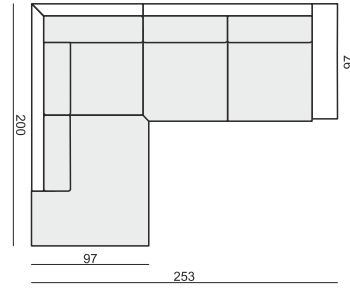

ARMCHAIR

2 SEATER

3 SEATER

FOOTSTOOL

CUSHION 40x40

CUSHION 50x30

ARMREST

cm 92 x 21 x 57 H

tea
& book

ABBE

ABBE

www.sits.eu
JANUARY 2016

SET 1 LEFT (or RIGHT)
DIVAN LEFT (or RIGHT) + 3 SEATER RIGHT (or LEFT)

SET 2 LEFT (or RIGHT)
DIVAN LEFT (or RIGHT) + 2 SEATER RIGHT (or LEFT)

SET 3 LEFT (or RIGHT)
2 SEATER LEFT (or RIGHT) + CORNER 90° + 3 SEATER RIGHT (or LEFT)

SET 4
2 SEATER LEFT + CORNER 90° + 2 SEATER RIGHT

SET 5
3 SEATER LEFT + CORNER 90° + 3 SEATER RIGHT

SET 6 LEFT (or RIGHT)
CHAISELONGUE WIDE LEFT (or RIGHT) + 3 SEATER RIGHT (or LEFT)

SET 7 LEFT (or RIGHT)
CHAISELONGUE LEFT (or RIGHT) + 2 SEATER RIGHT (or LEFT)