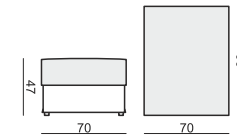

ARMCHAIR

2 SEATER

3 SEATER

FOOTSTOOL

CUSHION 40x40

CUSHION 50x30

ARMREST

cm 92 x 21 x 57 H

tea
& book

ABBE

ABBE

www.sits.eu
JANUARY 2016

SET 1 LEFT (or RIGHT)
DIVAN LEFT (or RIGHT) + 3 SEATER RIGHT (or LEFT)

SET 2 LEFT (or RIGHT)
DIVAN LEFT (or RIGHT) + 2 SEATER RIGHT (or LEFT)

SET 3 LEFT (or RIGHT)
2 SEATER LEFT (or RIGHT) + CORNER 90° + 3 SEATER RIGHT (or LEFT)

SET 4
2 SEATER LEFT + CORNER 90° + 2 SEATER RIGHT

SET 5
3 SEATER LEFT + CORNER 90° + 3 SEATER RIGHT

SET 6 LEFT (or RIGHT)
CHAISELONGUE WIDE LEFT (or RIGHT) + 3 SEATER RIGHT (or LEFT)

SET 7 LEFT (or RIGHT)
CHAISELONGUE LEFT (or RIGHT) + 2 SEATER RIGHT (or LEFT)