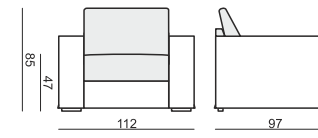

ARMCHAIR

2 SEATER

3 SEATER

FOOTSTOOL

CUSHION 40x40

CUSHION 50x30

ARMREST

cm 92 x 21 x 57 H

tea
& book

ABBE

ABBE

www.sits.eu
JANUARY 2016

SET 1 LEFT (or RIGHT)
DIVAN LEFT (or RIGHT) + 3 SEATER RIGHT (or LEFT)

SET 2 LEFT (or RIGHT)
DIVAN LEFT (or RIGHT) + 2 SEATER RIGHT (or LEFT)

SET 3 LEFT (or RIGHT)
2 SEATER LEFT (or RIGHT) + CORNER 90° + 3 SEATER RIGHT (or LEFT)

SET 4
2 SEATER LEFT + CORNER 90° + 2 SEATER RIGHT

SET 5
3 SEATER LEFT + CORNER 90° + 3 SEATER RIGHT

SET 6 LEFT (or RIGHT)
CHAISELONGUE WIDE LEFT (or RIGHT) + 3 SEATER RIGHT (or LEFT)

SET 7 LEFT (or RIGHT)
CHAISELONGUE LEFT (or RIGHT) + 2 SEATER RIGHT (or LEFT)