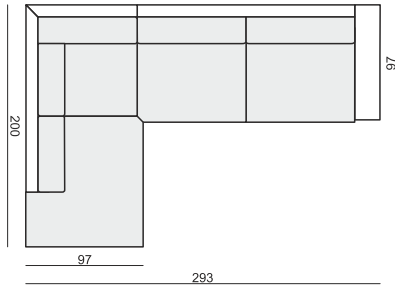

ARMCHAIR

2 SEATER

3 SEATER

FOOTSTOOL

CUSHION 40x40

CUSHION 50x30

ARMREST

cm 92 x 21 x 57 H

tea
& book

ABBE

ABBE

www.sits.eu
JANUARY 2016

SET 1 LEFT (or RIGHT)
DIVAN LEFT (or RIGHT) + 3 SEATER RIGHT (or LEFT)

SET 2 LEFT (or RIGHT)
DIVAN LEFT (or RIGHT) + 2 SEATER RIGHT (or LEFT)

SET 3 LEFT (or RIGHT)
2 SEATER LEFT (or RIGHT) + CORNER 90° + 3 SEATER RIGHT (or LEFT)

SET 4
2 SEATER LEFT + CORNER 90° + 2 SEATER RIGHT

SET 5
3 SEATER LEFT + CORNER 90° + 3 SEATER RIGHT

SET 6 LEFT (or RIGHT)
CHAISELONGUE WIDE LEFT (or RIGHT) + 3 SEATER RIGHT (or LEFT)

SET 7 LEFT (or RIGHT)
CHAISELONGUE LEFT (or RIGHT) + 2 SEATER RIGHT (or LEFT)