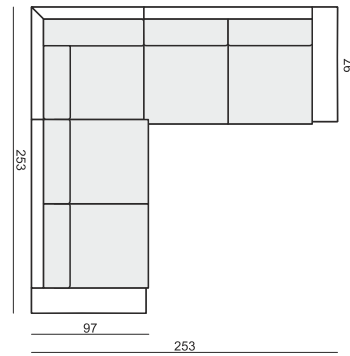

ARMCHAIR

2 SEATER

3 SEATER

FOOTSTOOL

CUSHION 40x40

CUSHION 50x30

ARMREST

cm 92 x 21 x 57 H

tea
& book

ABBE

ABBE

www.sits.eu
JANUARY 2016

SET 1 LEFT (or RIGHT)
DIVAN LEFT (or RIGHT) + 3 SEATER RIGHT (or LEFT)

SET 2 LEFT (or RIGHT)
DIVAN LEFT (or RIGHT) + 2 SEATER RIGHT (or LEFT)

SET 3 LEFT (or RIGHT)
2 SEATER LEFT (or RIGHT) + CORNER 90° + 3 SEATER RIGHT (or LEFT)

SET 4
2 SEATER LEFT + CORNER 90° + 2 SEATER RIGHT

SET 5
3 SEATER LEFT + CORNER 90° + 3 SEATER RIGHT

SET 6 LEFT (or RIGHT)
CHAISELONGUE WIDE LEFT (or RIGHT) + 3 SEATER RIGHT (or LEFT)

SET 7 LEFT (or RIGHT)
CHAISELONGUE LEFT (or RIGHT) + 2 SEATER RIGHT (or LEFT)