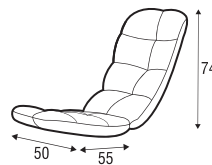

BIRDS

Mybird

SITS
— comfortable life

armchair
Aniline black

armchair
Panno 1002 charcoal

armchair
Aniline nature

Mybird

coffee table

footstool

mybird

cushion

sheepskin cover

Profile

1. moulded foam
2. composite GRP (Glass Reinforced Plastic) - plastic reinforced with glass fiber
3. fabric or leather limited selection (check with the sales representative)
4. swivel, swivel with memory in addition with tilt function. Foot with adjustable height