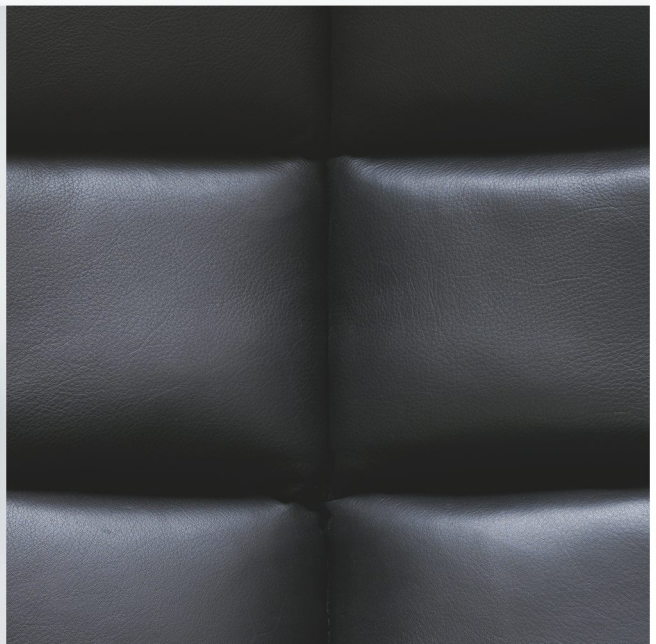

BIRDS

Mybird

SITS
— comfortable life

armchair
Aniline black

armchair
Panno 1002 charcoal

armchair
Aniline nature

Mybird

coffee table

footstool

mybird

cushion

sheepskin cover

Profile

1. moulded foam
2. composite GRP (Glass Reinforced Plastic) - plastic reinforced with glass fiber
3. fabric or leather limited selection (check with the sales representative)
4. swivel, swivel with memory in addition with tilt function. Foot with adjustable height