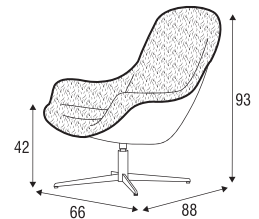

BIRDS

Mybird

SITS
— comfortable life

armchair
Aniline black

armchair
Panno 1002 charcoal

armchair
Aniline nature

Mybird

coffee table

footstool

mybird

cushion

sheepskin cover

Profile

1. moulded foam
2. composite GRP (Glass Reinforced Plastic) - plastic reinforced with glass fiber
3. fabric or leather limited selection (check with the sales representative)
4. swivel, swivel with memory in addition with tilt function. Foot with adjustable height