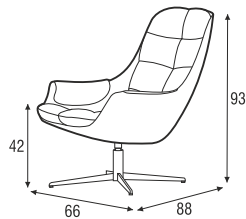

BIRDS

Mybird

SITS
— comfortable life

armchair
Aniline black

armchair
Panno 1002 charcoal

armchair
Aniline nature

Mybird

coffee table

footstool

mybird

cushion

sheepskin cover

Profile

1. moulded foam
2. composite GRP (Glass Reinforced Plastic) - plastic reinforced with glass fiber
3. fabric or leather limited selection (check with the sales representative)
4. swivel, swivel with memory in addition with tilt function. Foot with adjustable height