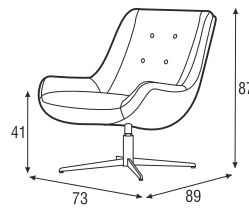

BIRDS

Lovebird

SITS
— comfortable life

armchair
Aniline black

armchair
Panno I002 charcoal

armchair
Dover 4 blue-grey

armchair
Aniline nature

Lovebird

coffee table

footstool

lovebird

lovebird with tufting

cushion

Profile

1. moulded foam

2. composite GRP (Glass Reinforced Plastic) - plastic reinforced with glass fiber

3. fabric or leather limited selection (check with the sales representative)

4. swivel, swivel with memory in addition with tilt function. Foot with adjustable height