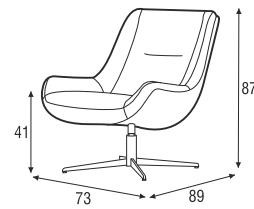

BIRDS

Lovebird

SITS
— comfortable life

armchair
Aniline black

armchair
Panno I002 charcoal

armchair
Dover 4 blue-grey

armchair
Aniline nature

Lovebird

coffee table

footstool

lovebird

lovebird with tufting

cushion

Profile

1. moulded foam

2. composite GRP (Glass Reinforced Plastic) - plastic reinforced with glass fiber

3. fabric or leather limited selection (check with the sales representative)

4. swivel, swivel with memory in addition with tilt function. Foot with adjustable height