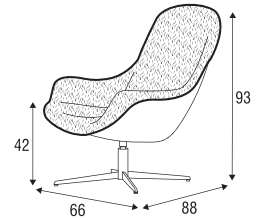

BIRDS

Blackbird

SITS
— comfortable life

armchair
Aniline black

armchair
Aniline nature

Blackbird

coffee table

footstool

blackbird

cushion

sheepskin cover

Profile

1. moulded foam
2. composite GRP (Glass Reinforced Plastic) - plastic reinforced with glass fiber
3. leather limited selection (check with the sales representative)
4. swivel, swivel with memory in addition with tilt function. Foot with adjustable height